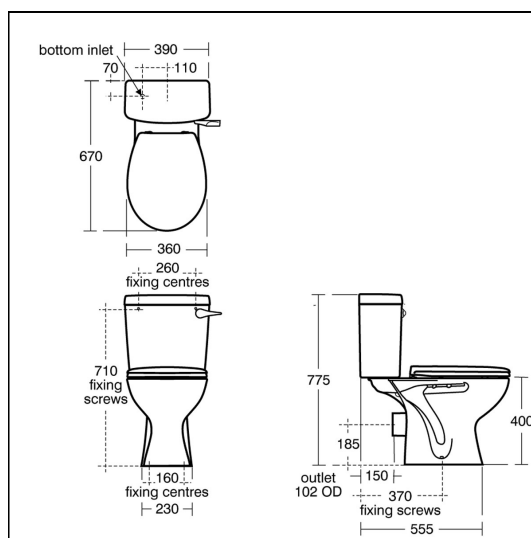

Sandringham 21 Close Coupled WC Suite - Lever

ILLUSTRATED

- E8963** Sandringham 21 close coupled WC pan with horizontal outlet
- E8968** Sandringham 21 close coupled cistern 6 or 4 litre single flush syphon bottom supply and internal overflow
- E1316** Seat and cover, normal close
- S9101** Domex screws (pair)

OPTIONS

- E8763** Sandringham 21 close coupled cistern 6 or 4 litre single flush syphon bottom supply and internal overflow, with cover fastener
- E9002** Sandringham 21 close coupled cistern with reversible spatula lever 6 or 4 litre single flush syphon bottom supply and internal overflow
- S2985** Sandringham 21 seat and cover, slow close
- E1317** Sandringham 21 seat and cover, metal hinges, normal close
- E1319** Sandringham 21 seat no cover, metal hinges, normal close
- S4305** Panekta outlet Connector, finned pattern to convert horizontal outlet WCs to P trap
- S4300** Panekta outlet Connector, finned pattern to convert horizontal outlet WCs to S or turned P trap

ILLUSTRATED PRODUCT DETAILS

Weights

- E8963** 17.30 KG
- E8968** 15.50 KG
- E1316** 2.17 KG
- S9101** 0.22 KG

Materials

- E8963** Vitreous China
- E8968** Vitreous China
- E1316** Plastic
- S9101** Metal

Finishes

- E8963** White (01)
- E8968** White (01)
- E1316** White (01)
- S9101** White (01)

Capacity

- E8968** 4 litres

Standards

Vitreous china to BS 3402

Special Notes

WC screwed to floor and cistern screwed to wall (not supplied).