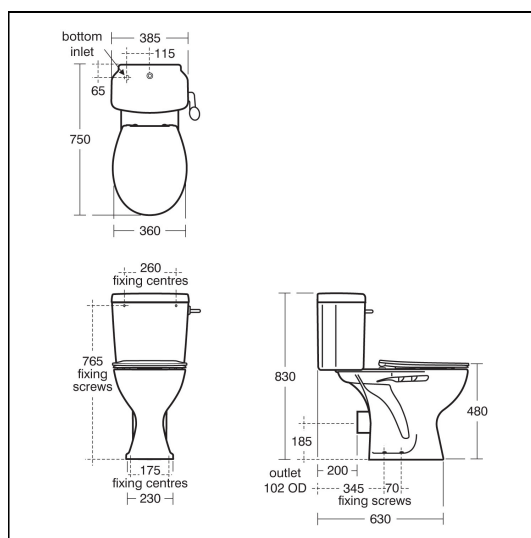

Sandringham Raised height close coupled Pan - horizontal outlet

ILLUSTRATED

- E8834** Sandringham 21 raised height close coupled wc - horizontal outlet
- E8987** Sandringham 21 6 litre single flush bottom supply cistern to achieve 750mm projection with Spatula lever
- E1316** Seat and cover, normal close

OPTIONS

- E8966** Sandringham 21 Close Coupled 6/4 litre dual flush valve, bottom supply and internal overflow
- E8967** Sandringham 21 Close Coupled 4/2.6 litre dual flush valve, bottom supply and internal overflow
- E8968** Sandringham 21 close coupled cistern 6 or 4 litre single flush syphon bottom supply and internal overflow
- E9002** Sandringham 21 close coupled cistern with reversible spatula lever 6 or 4 litre single flush syphon bottom supply and internal overflow
- S4063** Bakasan seat no cover with stainless steel rod and metal top fix hinges
- S2985** Sandringham 21 seat and cover, slow close
- E1317** Sandringham 21 seat and cover, metal hinges, normal close
- E1319** Sandringham 21 seat no cover, metal hinges, normal close

ILLUSTRATED PRODUCT DETAILS

Weights

- E8834** 19.00 KG
- E8987** 14.80 KG
- E1316** 2.17 KG

Materials

- E1316** Plastic

Finishes

- E8834** White (01)
- E8987** White (01)
- E1316** White (01)

Capacity

- E8987** 6 litres

Special Notes

WC Pan fixed using 4 Domex screws (not supplied).

ACCREDITATIONS

Flush Valve
1309069

Inlet Valve
NSF171723

FEATURES