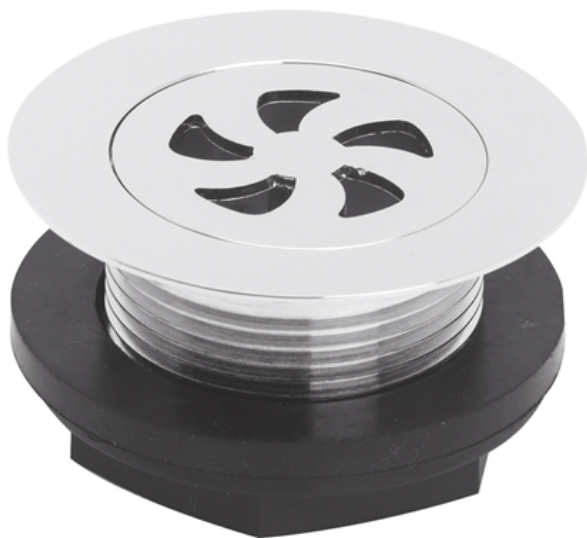

Sales Code: E385

Description: Easyclean Shower Tray Waste

### Product Dimensions

Length (mm):	
Width (mm):	74
Height (mm):	45
Depth (mm):	74
Nett Weight (kg):	0.19

### Packaging Dimensions

Height (mm):	78
Width (mm):	78
Depth (mm):	50
Gross Weight (kg):	0.19

### Product Details

Country of Origin:	China
Fitting Instruction:	No
CE Certification:	N/A
Product Material:	Brass
Heating Element Wattage:	Not Applicable
Colour/Finish:	Chrome
Product Diameter:	74mm
Connection Size:	11/2"