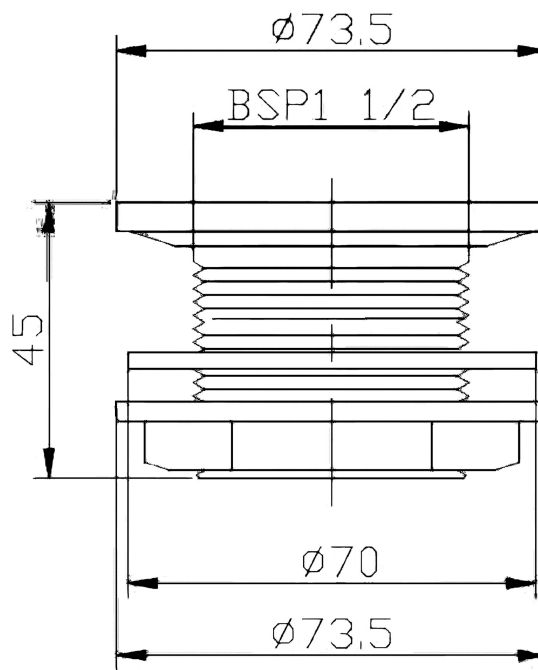

### Product Dimensions

Length (mm):	
Width (mm):	74
Height (mm):	45
Depth (mm):	74
Nett Weight (kg):	0.19

### Packaging Dimensions

Height (mm):	78
Width (mm):	78
Depth (mm):	50
Gross Weight (kg):	0.19

### Outer Box Dimensions (If Applicable)

Height (mm):	
Width (mm):	
Length (mm):	
Depth (mm):	
Gross Weight (kg):	91
Barcode:	5055146107415

### Product Details

Country of Origin:	China
Fitting Instruction:	No
CE Certification:	N/A
Product Material:	Brass
Heating Element Wattage:	Not Applicable
Colour/Finish:	Chrome
Product Diameter:	74mm
Connection Size:	11/2"