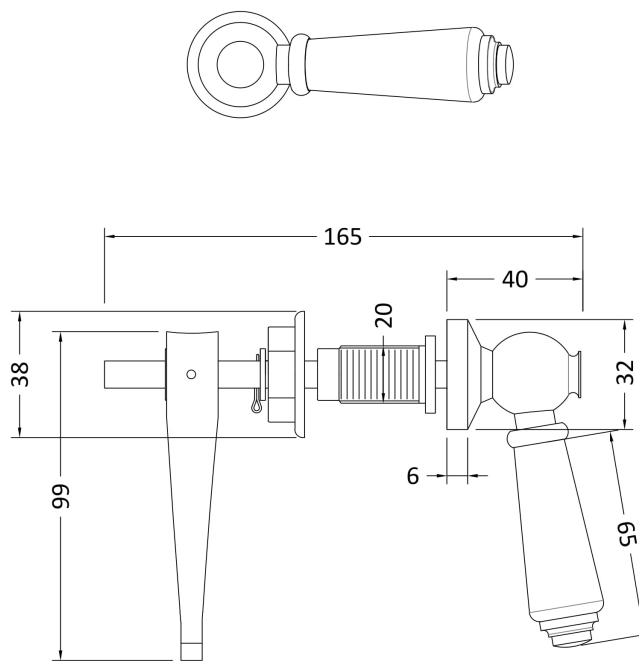

Sales Code: E370

Description: Ceramic Handle Wc Lever

Product Dimensions

Length (mm):	
Width (mm):	32
Height (mm):	165
Depth (mm):	99
Nett Weight (kg):	0.2

Packaging Dimensions

Height (mm):	180
Width (mm):	110
Depth (mm):	30
Gross Weight (kg):	0.25

Packaging Data

Box Colour:	White Cardboard Box
Box Qty:	1
Label Size:	100 x 50
Label Colour:	White Label
Label Qty:	2

Outer Box Dimensions (If Applicable)

Height (mm):	
Width (mm):	
Length (mm):	
Depth (mm):	
Gross Weight (kg):	15
Barcode:	5055146104766

Product Details

Country of Origin:	China
Fitting Instruction:	No
CE Certification:	N/A
Product Material:	Brass;Ceramic
Heating Element Wattage:	Not Applicable
Colour/Finish:	Chrome / White
Product Diameter:	32mm
Connection Size:	Not Applicable