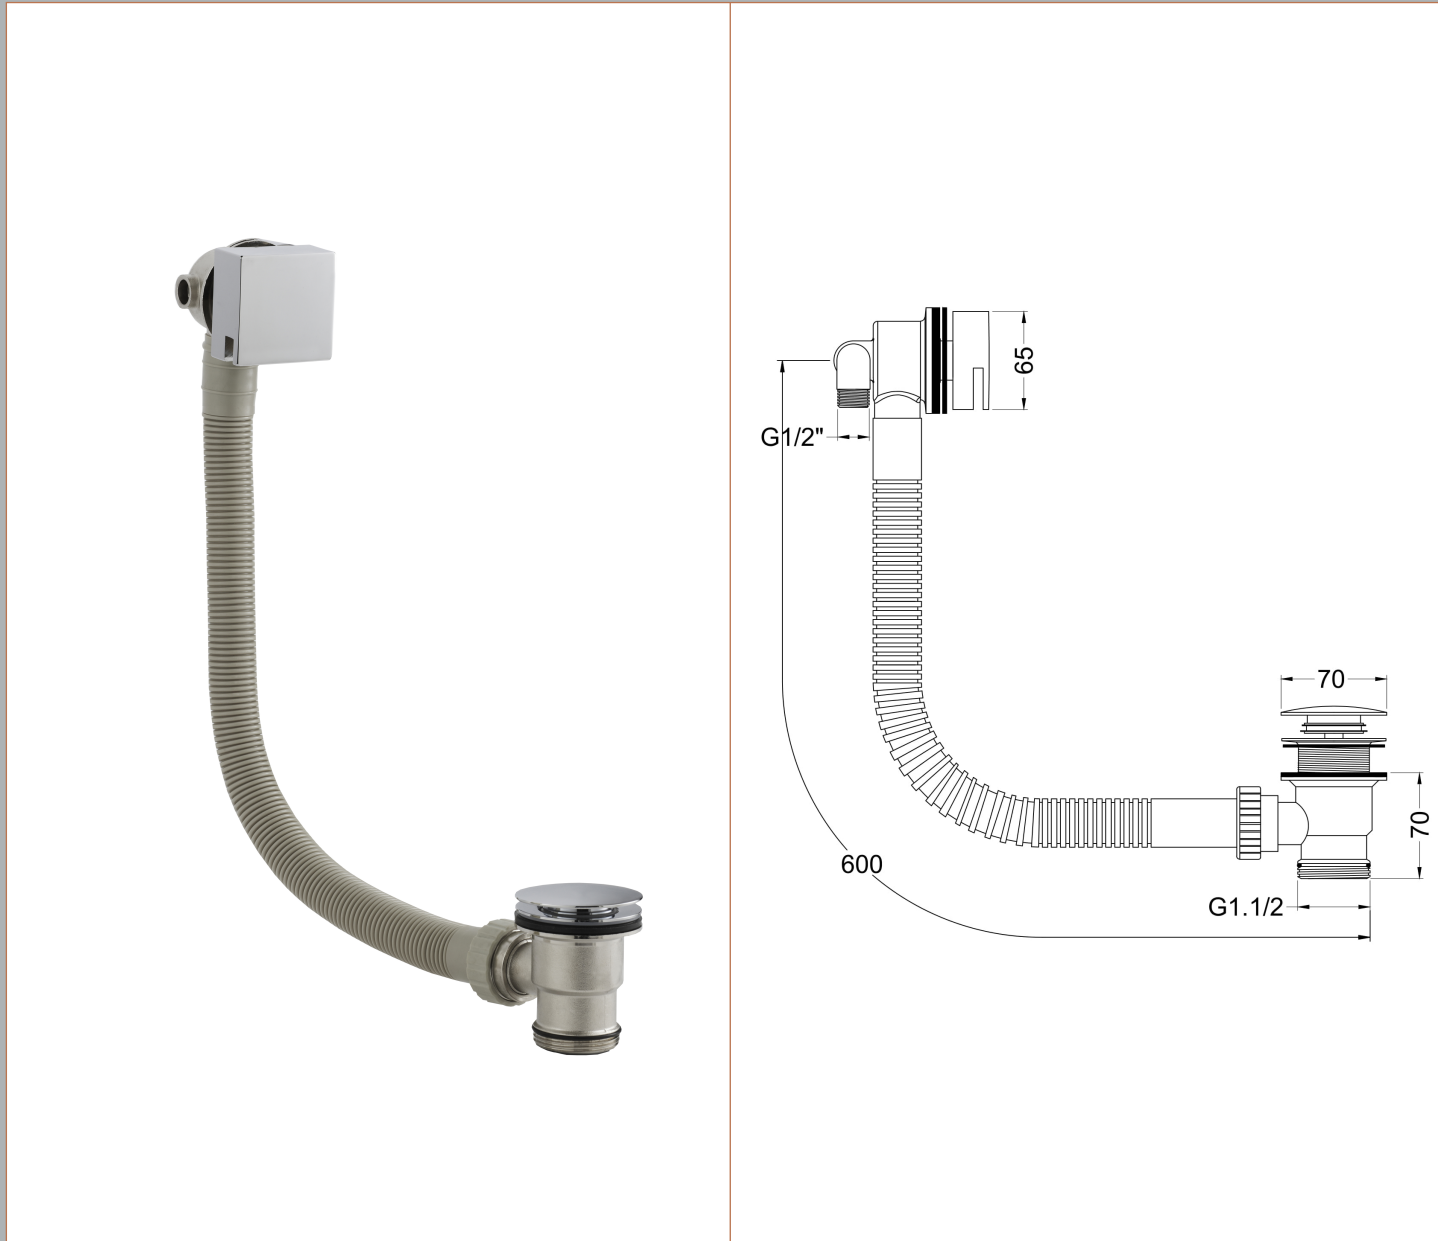

Sales Code: E317

Description: Square Slimline Freeflow Bath Filler

Product Dimensions

Length (mm):	
Width (mm):	70
Height (mm):	600
Depth (mm):	65
Nett Weight (kg):	1.66

Packaging Dimensions

Height (mm):	285
Width (mm):	200
Depth (mm):	110
Gross Weight (kg):	1.66

Packaging Data

Box Colour:	White Cardboard Box
Box Qty:	1
Label Size:	100 x 50
Label Colour:	White Label
Label Qty:	2

Outer Box Dimensions (If Applicable)

Height (mm):	415
Width (mm):	540
Length (mm):	
Depth (mm):	
Gross Weight (kg):	20
Barcode:	5055369030385

Product Details

Country of Origin:	United Kingdom
Fitting Instruction:	Yes
CE Certification:	N/A
Product Material:	Brass
Heating Element Wattage:	Not Applicable
Colour/Finish:	Chrome
Product Diameter:	70mm
Connection Size:	1/2"