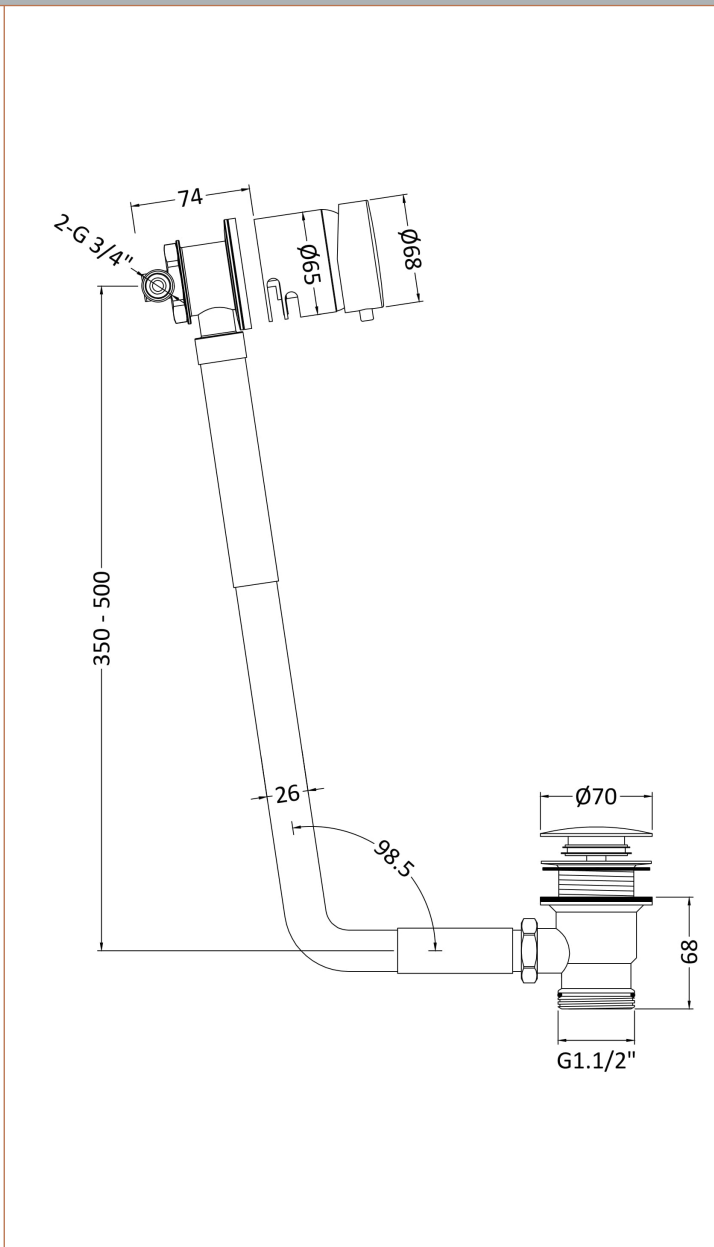

Sales Code: E301

Description: Single Lever Freeflow Bath Filler

Product Dimensions

Length (mm):	
Width (mm):	68
Height (mm):	550
Depth (mm):	74
Nett Weight (kg):	2.29

Packaging Dimensions

Height (mm):	320
Width (mm):	200
Depth (mm):	120
Gross Weight (kg):	2.3

Packaging Data

Box Colour:	White Cardboard Box
Box Qty:	1
Label Size:	100 x 50
Label Colour:	White Label
Label Qty:	2

Outer Box Dimensions (If Applicable)

Height (mm):	225
Width (mm):	655
Length (mm):	
Depth (mm):	
Gross Weight (kg):	18
Barcode:	5055369044764

Product Details

Country of Origin:	United Kingdom
Fitting Instruction:	Yes
CE Certification:	N/A
Product Material:	Brass
Heating Element Wattage:	Not Applicable
Colour/Finish:	Chrome
Product Diameter:	68mm
Connection Size:	11/2"