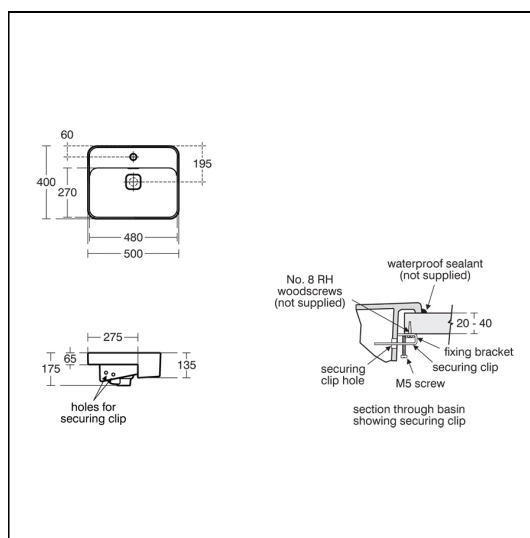

Strada II 50cm Semi-Countertop Washbasin

ILLUSTRATED

- E2390** Strada II 50cm semi-countertop washbasin, 1 taphole with overflow
- A6327** Tonic II single lever one hole basin mixer without pop-up waste
- S8910** Trap 1¼" plastic bottle, 75mm seal, multi-purpose outlet

OPTIONS

- T0057** Tesi 65cm worktop
- T8546** Square ceramic waste cover (to be used with a free flow waste)
- T0059** Tesi 65cm floor standing semi countertop unit with 2 doors and integrated handle

ILLUSTRATED PRODUCT DETAILS

Sizes	Finishes
E2390 d:400	E2390  White (01)
Weights	A6327  Chrome (AA)
E2390 11.00 KG	S8910  Neutral / No Finish (67)
A6327 1.44 KG	Flow rates
S8910 0.20 KG	A6327 5 Litres per minute @ 3 bar pressure
Materials	Designer
E2390 Fine Fireclay	Robin Levien, RDI
A6327 Chrome Plated Metal	
S8910 Plastic	