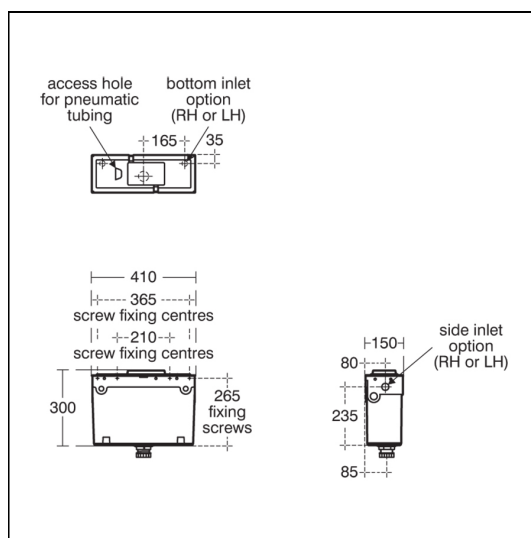

E2124  Neutral / No Finish (67)

S4399  Chrome (AA)

Capacity

E2124 6.0 litres

Standards

Cistern to BS EN 14055

Special Notes

Cistern is supplied with 2 x 800mm lengths of plastic air tubes. Optional 3m lengths can be purchased where remote operation is required.