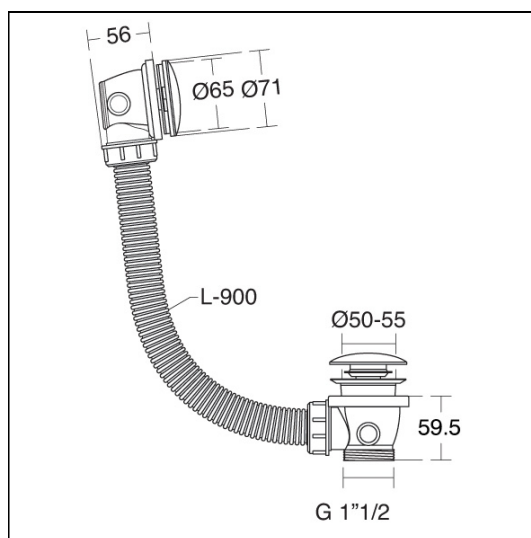

Luxury bath clicker waste and overflow

ILLUSTRATED

E1484 Luxury bath clicker waste and overflow

ILLUSTRATED PRODUCT DETAILS

Materials

E1484 Mixed Material

Finishes

E1484 Chrome (AA)

Special Notes

Compatible with Idealform, Idealform Plus+ & Ideal Standard.

ACCREDITATIONS