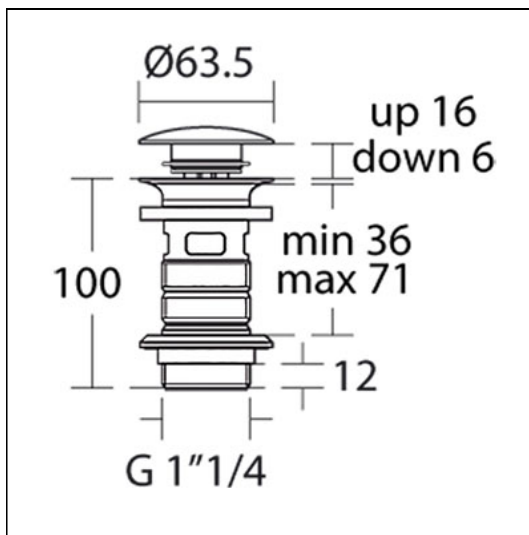

1 1/4" Basin clicker waste: slotted

ILLUSTRATED

E1482 1 1/4" basin clicker waste: slotted

ILLUSTRATED PRODUCT DETAILS

Materials

E1482 Chrome Plated Metal

Finishes

E1482 Chrome (AA)

FINISH OPTIONS

(AA) Chrome	(A2) Brushed Gold	(A5) Magnetic Grey
(GN) Silver Storm	(XG) Silk Black	

ACCREDITATIONS