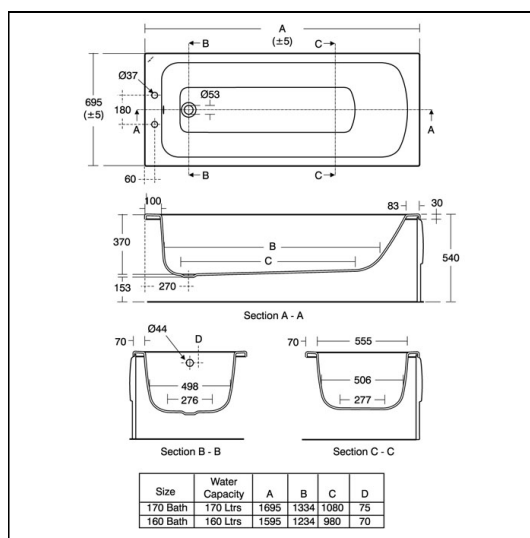

OPTIONS

- **B9866** Sandringham 21 bath pillar taps
- **B9871** Sandringham 21 bath shower 2 hole mixer with shower set
- **B9876** Sandringham 21 bath pillar taps, crosshead handles
- **B9877** Sandringham 21 bath filler 2 hole, crosshead handles
- **B9878** Sandringham 21 bath shower mixer 2 hole with shower set, crosshead handles
- **B9882** Sandringham 21 bath pillar taps, lever handles
- **B9883** Sandringham 21 bath filler 2 hole, lever handles
- **B9884** Sandringham 21 bath shower mixer 2 hole with shower set, lever handles
- **S1020** Sandringham 21 end bath panel 70cm
- **S8840** 1 1/2" Combination bath waste & trap with overflow and domed clicker

ILLUSTRATED PRODUCT DETAILS

Weights

- **E0276** 19.00 KG
- **B9870** 2.10 KG
- **S1018** 3.50 KG
- **S8970** 1.00 KG
- **S8830** 1.78 KG
- **A5901** 1.70 KG

Finishes

- **E0276** White (01)
- **B9870** Chrome (AA)
- **S1018** White (01)
- **S8970** Neutral / No Finish (67)
- **S8830** Chrome (AA)
- **A5901** Chrome (AA)

Capacity

- **E0276** 160 litres (to overflow)

Flow rates

- **B9870** 16.5 Litres per minute @ 3 bar pressure

Materials

- **E0276** Idealform
- **B9870** Chrome Plated Brass
- **S1018** Acrylic
- **S8970** Plastic
- **S8830** Mixed Material
- **A5901** Chrome Plated Metal

Standards

Constructed to BS EN 198

Special Notes

Consideration should be given to safe hot water delivery and the use of an appropriate temperature reduction device see part G for guidance