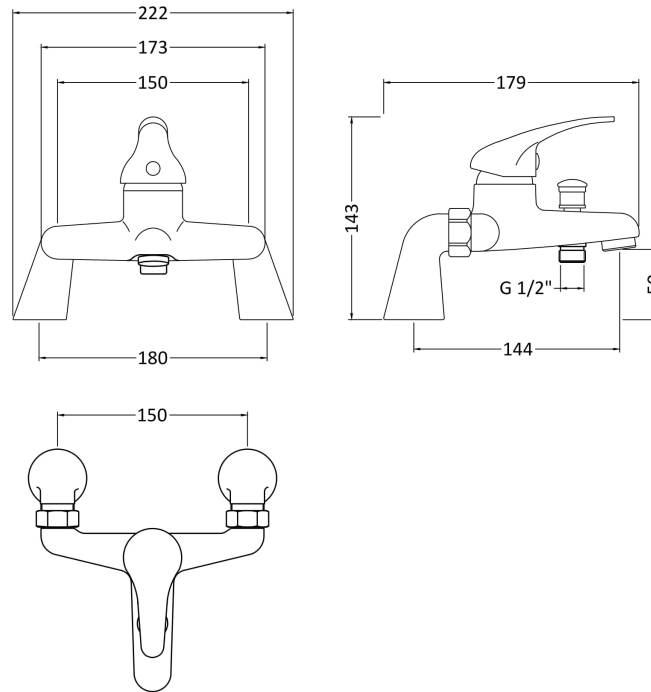

Sales Code: DTY304

Description: Single Lever Bath Shower Mixer

Product Dimensions

Height (mm):	175
Width (mm):	220
Depth (mm):	190
Length (mm):	
Nett Weight (kg):	1.3

Packaging Dimensions

Height (mm):	400
Width (mm):	400
Depth (mm):	310
Gross Weight (kg):	1.5

Packaging Data

Box Colour:	White Cardboard Box
Box Qty:	1
Label Size:	100 x 50
Label Colour:	White Label
Label Qty:	2

Outer Box Dimensions (If Applicable)

Height (mm):	435
Width (mm):	225
Depth (mm):	450
Length (mm):	
Gross Weight (kg):	17
Barcode:	5055146154266

Product Details

Country of Origin:	China
Fitting Instruction:	Yes
Product Material:	Brass/ABS
Control Type:	Manual
Waste Included:	Waste Not Included
Waste Type:	Not Applicable
WRAS Approval: No	Approval No: N/A
Valve/Cartridge Type:	1/4 Turn Ceramic Disc, Single Lever (
Colour/Finish:	Chrome
Mount Type:	Both Deck And Wall
Operating Pressure (bar):	1
Flow Rates: (Litres Per Min)	0.1 bar: 3 0.5 bar: 8 1 bar: 11 2 bar: 14 3 bar: 18
Pipe Size:	22 mm (3/4" Bsp)
Pipe Centres:	180 mm