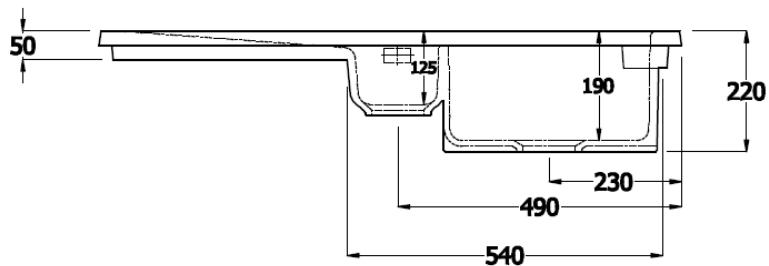

Kitchen Sinks

Gourmet Dream Sink 1, 1.5 Bowl with Single Reversible Drainer

RAK
CERAMICS

SPECIFICATION/CODE REFERENCE

Please use the reference codes shown below:

DSINK1

SIZE	1010 x 510 x 220 mm
CUT OUT SIZE	985 X 485 mm
MATERIAL	Fireclay
DRY HEAT RESISTANCE	Min 180 Deg C
APPROVALS	ISO9001;2008
WEIGHT	37.10 KG
COLOURS	White
TAPHOLES	Multi Use Model (Reservible)
WASTES	Supplied separately 2 x BWSTSS
OVERFLOW	Supplied separately O/FLOW + O/COVER
WARRANTY	10 Years

Dimensions: All measurements are in millimeters and are subject to normal manufacturing variations.

Note: Due to a continuing development programme to improve design and performance, the manufacturer reserves all rights to vary specifications without prior informations. Please note accessories are for photographic use only.