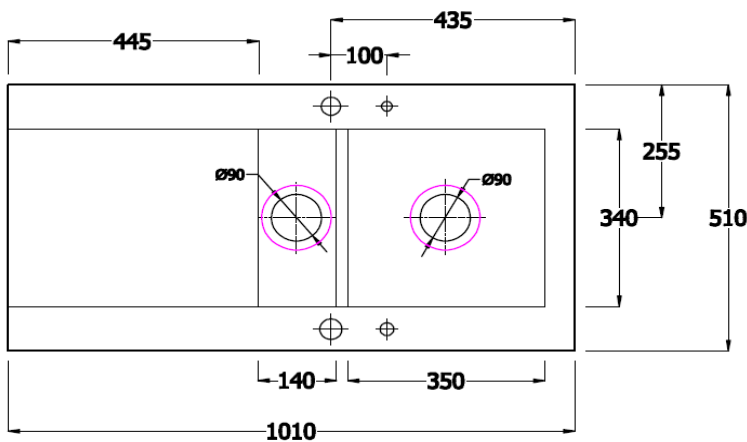

Kitchen Sinks

Gourmet Dream Sink 1, 1.5 Bowl with Single Reversible Drainer

RAK
CERAMICS

SPECIFICATION/CODE REFERENCE

Please use the reference codes shown below:

DSINK1

SIZE	1010 x 510 x 220 mm
CUT OUT SIZE	985 X 485 mm
MATERIAL	Fireclay
DRY HEAT RESISTANCE	Min 180 Deg C
APPROVALS	ISO9001;2008
WEIGHT	37.10 KG
COLOURS	White
TAPHOLES	Multi Use Model (Reservible)
WASTES	Supplied separately 2 x BWSTSS
OVERFLOW	Supplied separately O/FLOW + O/COVER
WARRANTY	10 Years

Dimensions: All measurements are in millimeters and are subject to normal manufacturing variations.

Note: Due to a continuing development programme to improve design and performance, the manufacturer reserves all rights to vary specifications without prior informations. Please note accessories are for photographic use only.