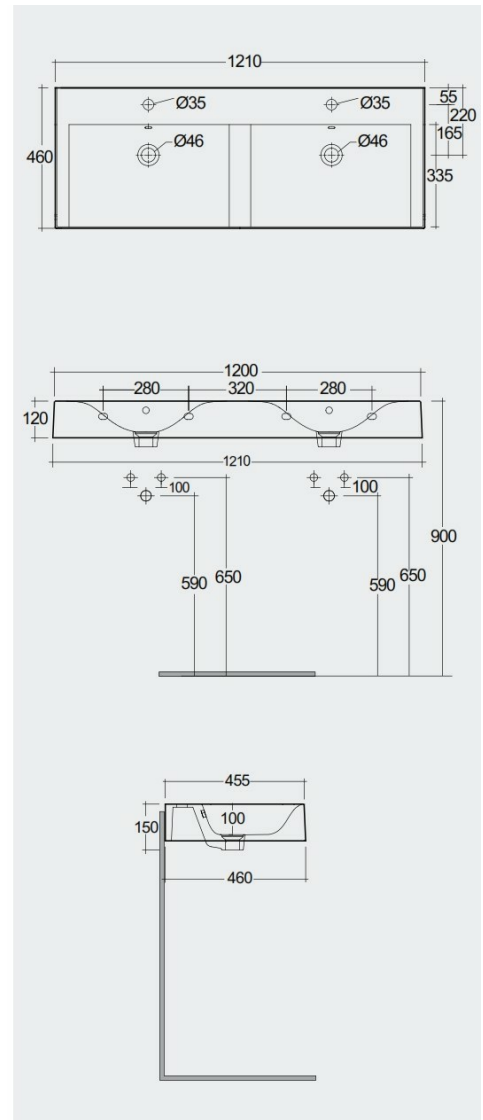

# RAK-DES - DESWB12101AWHA

Wash basin | Wall Hung

**RAK**  
CERAMICS

## Technical specifications

Dimensions: 1210 x 460 mm

Weight: 40 Kg

Color: Alpine White

Shape of basin: Rectangle

Overflow hole: yes

Suites: [RAK-DES](#)  
[RAK-IOY UNO](#)

Code	Name
DESWB12101AWHA	RAK-DES WALL HUNG WASH BASIN ALPINE WHITE 121 CM
DESWB12100AWHA	RAK-DES WALL HUNG WASH BASIN ALPINE WHITE 121 CM W/O TAP HOLE

Dimensions: All dimensions in mm. Tolerance of vitreous china & fireclay items:  $\pm 5\%$  for below 200mm and  $\pm 3\%$  for above 200mm; for all other items tolerance  $\pm 1\%$ . Note: Due to a continuing development program to improve design and performance, the manufacturer reserves all rights to vary specifications without prior information. Please note accessories are for photographic use only.