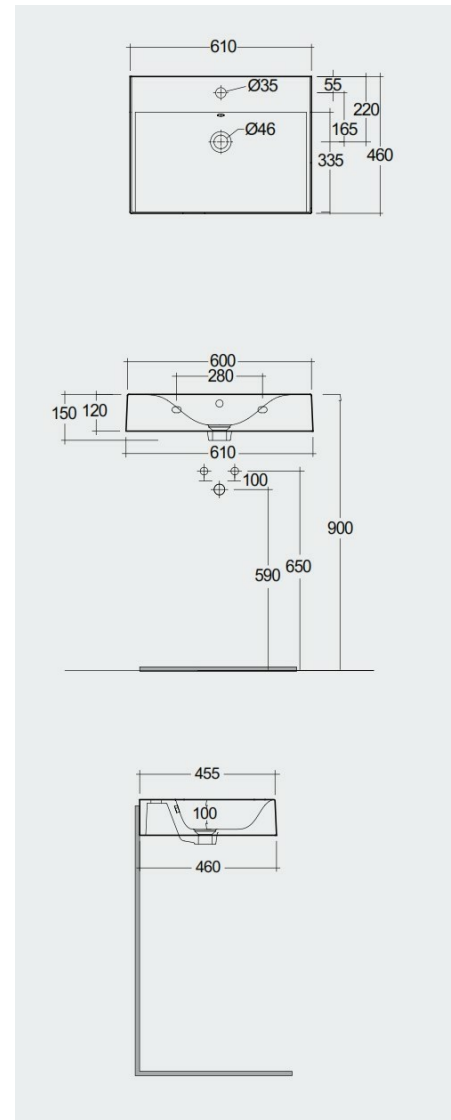

RAK-DES - DESWB06101AWHA

Wash basin | Wall Hung

RAK
CERAMICS

Technical specifications

Dimensions: 610 x 460 mm

Weight: 20 Kg

Color: Alpine White

Shape of basin: Rectangle

Overflow hole: yes

Suites: [RAK-DES](#)
[RAK-JOY UNO](#)

Code	Name
DESWB06101AWHA	RAK-DES WALL HUNG WASH BASIN ALPINE WHITE 61 CM
DESWB06100AWHA	RAK-DES WALL HUNG WASH BASIN ALPINE WHITE 61 CM W/O TAP HOLE

Dimensions: All dimensions in mm. Tolerance of vitreous china & fireclay items: $\pm 5\%$ for below 200mm and $\pm 3\%$ for above 200mm; for all other items tolerance $\pm 1\%$. Note: Due to a continuing development program to improve design and performance, the manufacturer reserves all rights to vary specifications without prior information. Please note accessories are for photographic use only.