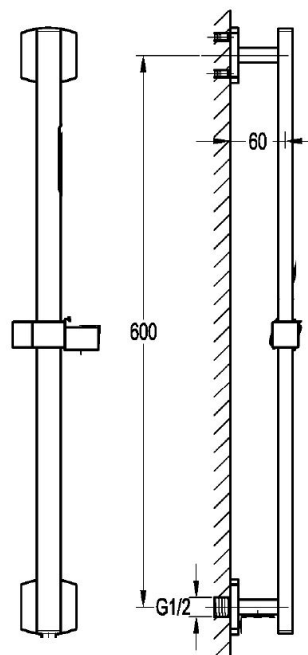

## DEKKA SLIDE RAIL SET WITH INTEGRAL WALL OUTLET

Category:  
Range:

Shower Accessories  
Dekka

Guarantee:  
Sub Category:

10 year  
Slide Rail Sets

Dimensions are in millimetres except thread sizes which are BSP imperial.