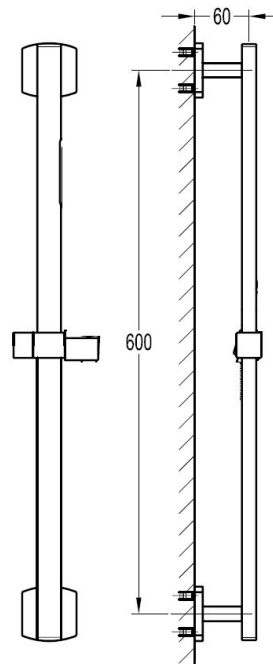

TECHNICAL DATA SHEET

DEKKA SLIDE RAIL SET

Category:
Range:

Shower Accessories
Dekka

Guarantee:
Sub Category:

10 year
Slider Rails

Dimensions are in millimetres except thread sizes which are BSP imperial.

Notes