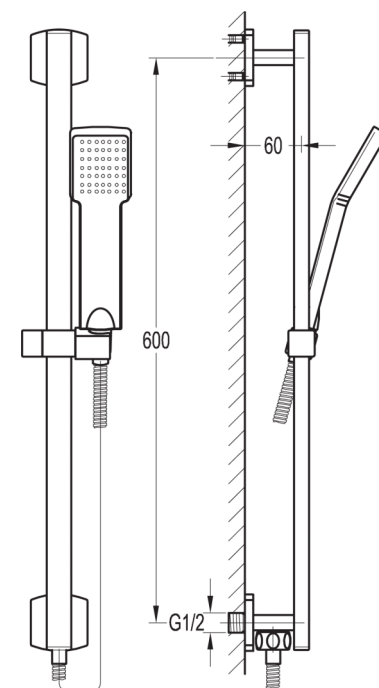

TECHNICAL DATA SHEET

DEKKA SLIDE RAIL SET WITH WALL OUTLET, KI034 HAND SHOWER AND KI200D FLEXIBLE HOSE

Category:
Range:
Weight:

Shower Accessories
Dekka
15kg

Guarantee:
Sub Category:

10 year
Slide Rail Sets

Dimensions are in millimetres except thread sizes which are BSP imperial.

Features

- The minimum operating pressure requirement for this product is 0.2 bar (LP)

Notes

Our guarantee is subject to the product having been installed, used and maintained in accordance with our instructions. All working parts (such as hinges, ceramic disks, cartridges, seals and cistern fittings), which are subject to normal wear and tear, are covered for 36 months from proof of purchase date. Our guarantee applies to the original purchaser and is non-transferable. Our guarantee is only applicable in the UK and ROI. This does not affect your statutory rights.