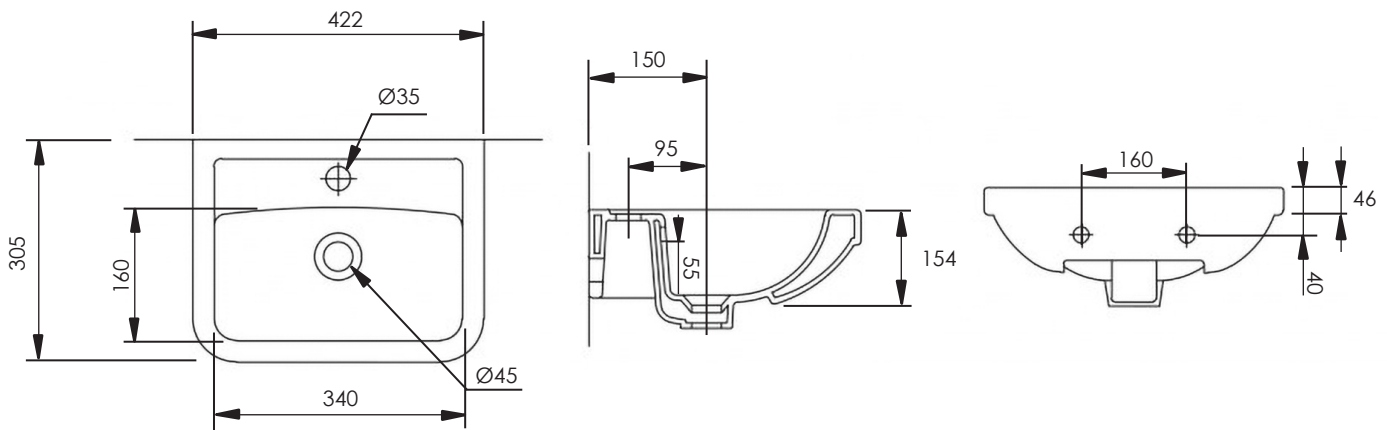

## Tavistock Cloakroom Basins

**TAVISTOCK**  
inspiring bathrooms

No.	Description	Code	Fixings Included
1	Node 42x30cm Wall Hung Handrinse Basin 1TH	DC14007	Yes

### Dimensions - DC14007

Diagrams not to scale. All dimensions in mm (tolerance of +/-5mm)

\*Dimensions are subject to change, customers are advised to measure actual product before commencing installation.  
 \*\*Fixing point dimensions are for guidance only/the positions of wall fixing must be checked when product is received.