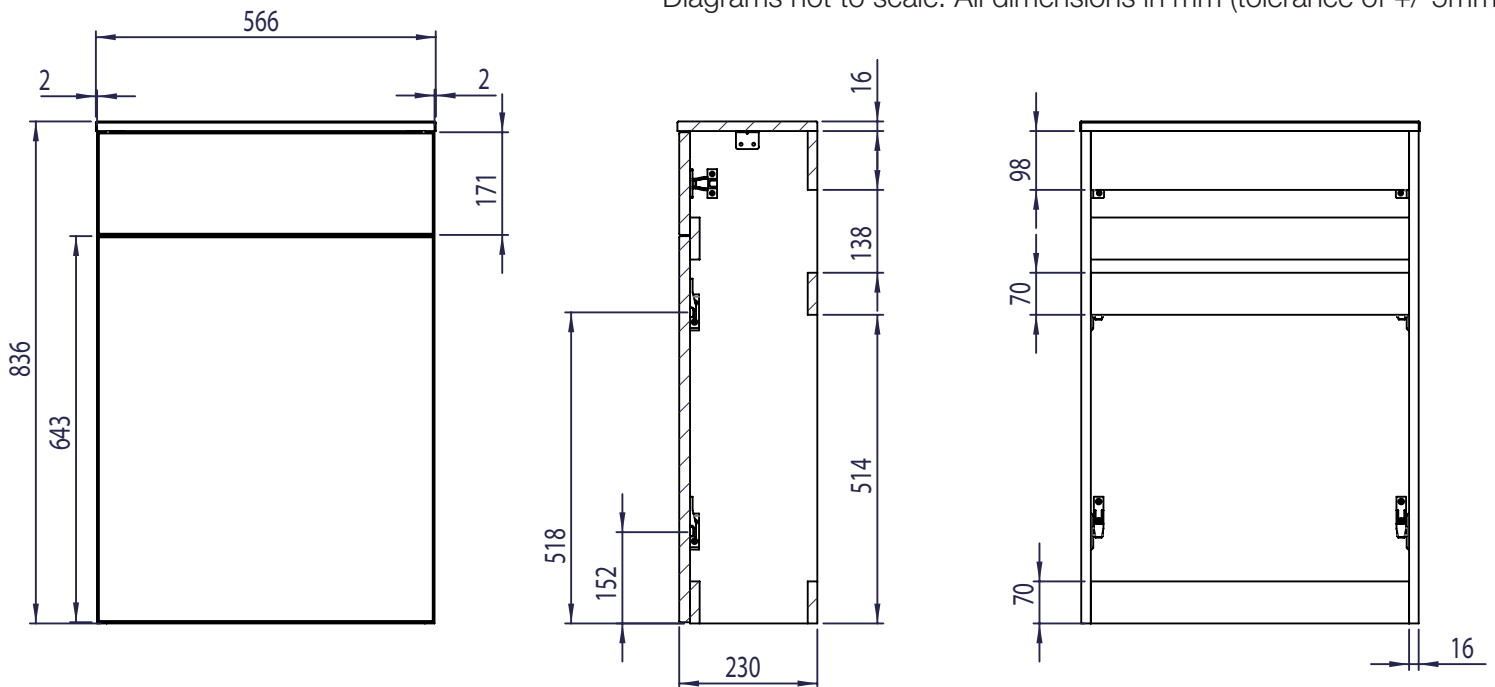

Technical Data Sheet

Opal Back To Wall Unit - White

TAVISTOCK
inspiring bathrooms

No.	Description	Code	Fixings Included
1	Opal BTW Unit - White	DC12009	NO

Dimensions

Diagrams not to scale. All dimensions in mm (tolerance of +/-5mm)

*Dimensions are subject to change, customers are advised to measure actual product before commencing installation.
**Fixing point dimensions are for guidance only/the positions of wall fixing must be checked when product is received.