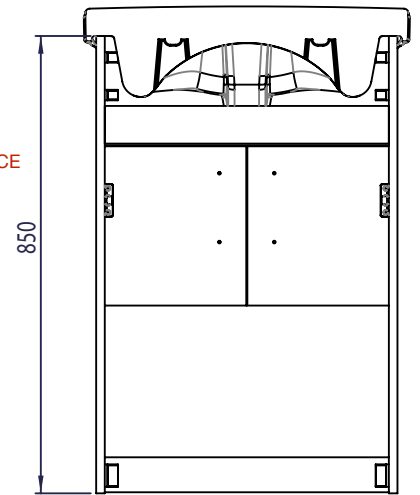

## Opal 600mm Basin Unit - White

**TAVISTOCK**  
inspiring bathrooms

No.	Description	Code	Fixings Included
1	Opal 600mm Basin Unit - White	DC12008	NO
2	Opal Ceramic Basin 600mm	DC12004	NO

### Dimensions

Diagrams not to scale. All dimensions in mm (tolerance of +/-5mm)

\*Dimensions are subject to change, customers are advised to measure actual product before commencing installation.  
\*\*Fixing point dimensions are for guidance only/the positions of wall fixing must be checked when product is received.

### FAQs

Q: How big is the plumbing void at the back of the furniture?  
A: 50mm

Q: Can the doors be adjusted?  
A: The doors can be adjusted as detailed in the supplied instructions.

Q: How deep is the unit when the doors are fully open?  
A: Approx. 615mm (aprox 90 degree opening hinges)