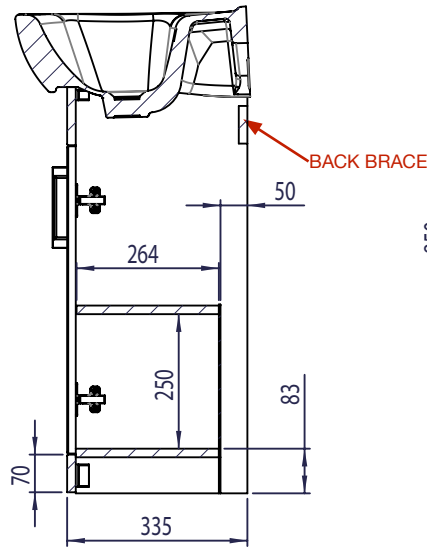

## Opal 600mm Basin Unit - White

**TAVISTOCK**  
inspiring bathrooms

No.	Description	Code	Fixings Included
1	Opal 600mm Basin Unit - White	DC12008	NO
2	Opal Ceramic Basin 600mm	DC12004	NO

### Dimensions

Diagrams not to scale. All dimensions in mm (tolerance of +/-5mm)

\*Dimensions are subject to change, customers are advised to measure actual product before commencing installation.  
\*\*Fixing point dimensions are for guidance only/the positions of wall fixing must be checked when product is received.

### FAQs

Q: How big is the plumbing void at the back of the furniture?  
A: 50mm

Q: Can the doors be adjusted?  
A: The doors can be adjusted as detailed in the supplied instructions.

Q: How deep is the unit when the doors are fully open?  
A: Approx. 615mm (aprox 90 degree opening hinges)