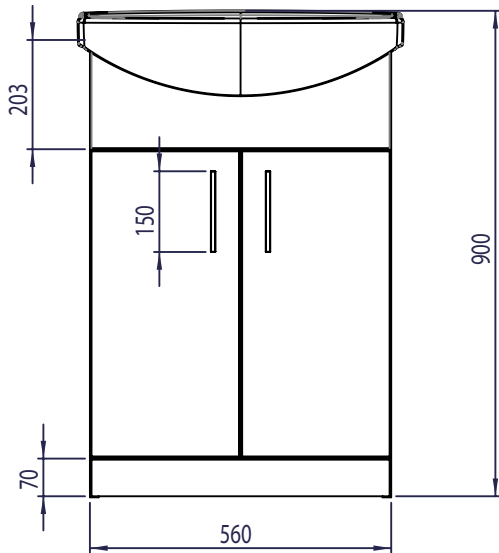

## Opal 600mm Basin Unit - White

**TAVISTOCK**  
inspiring bathrooms

No.	Description	Code	Fixings Included
1	Opal 600mm Basin Unit - White	DC12008	NO
2	Opal Ceramic Basin 600mm	DC12004	NO

### Dimensions

Diagrams not to scale. All dimensions in mm (tolerance of +/-5mm)

\*Dimensions are subject to change, customers are advised to measure actual product before commencing installation.  
\*\*Fixing point dimensions are for guidance only/the positions of wall fixing must be checked when product is received.

### FAQs

Q: How big is the plumbing void at the back of the furniture?  
A: 50mm

Q: Can the doors be adjusted?  
A: The doors can be adjusted as detailed in the supplied instructions.

Q: How deep is the unit when the doors are fully open?  
A: Approx. 615mm (aprox 90 degree opening hinges)