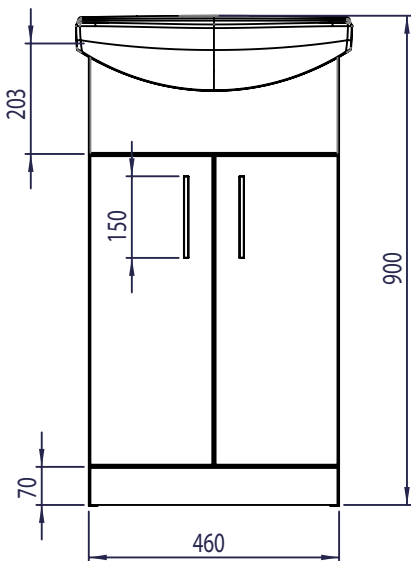

Technical Data Sheet

Opal 500mm Basin Unit - White

TAVISTOCK
inspiring bathrooms

No.	Description	Code	Fixings Included
1	Opal 500mm Basin Unit - White	DC12006	NO
2	Opal Ceramic Basin 500mm	DC12002	NO

Dimensions

Diagrams not to scale. All dimensions in mm (tolerance of +/-5mm)

*Dimensions are subject to change, customers are advised to measure actual product before commencing installation.
**Fixing point dimensions are for guidance only/the positions of wall fixing must be checked when product is received.

FAQs

Q: How big is the plumbing void at the back of the furniture?
A: 50mm

Q: Can the doors be adjusted?
A: The doors can be adjusted as detailed in the supplied instructions.

Q: How deep is the unit when the doors are fully open?
A: Approx. 535mm (aprox 90 degree opening hinges)