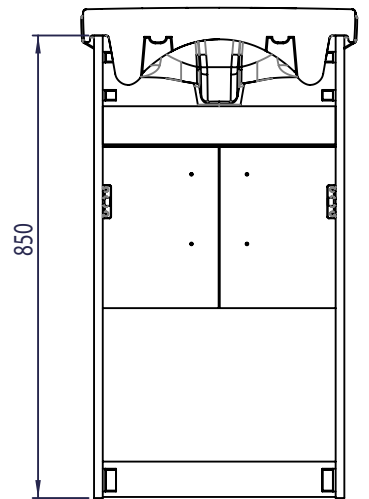

Technical Data Sheet

Opal 500mm Basin Unit - White

TAVISTOCK
inspiring bathrooms

No.	Description	Code	Fixings Included
1	Opal 500mm Basin Unit - White	DC12006	NO
2	Opal Ceramic Basin 500mm	DC12002	NO

Dimensions

Diagrams not to scale. All dimensions in mm (tolerance of +/-5mm)

*Dimensions are subject to change, customers are advised to measure actual product before commencing installation.
**Fixing point dimensions are for guidance only/the positions of wall fixing must be checked when product is received.

FAQs

Q: How big is the plumbing void at the back of the furniture?
A: 50mm

Q: Can the doors be adjusted?
A: The doors can be adjusted as detailed in the supplied instructions.

Q: How deep is the unit when the doors are fully open?
A: Approx. 535mm (aprox 90 degree opening hinges)