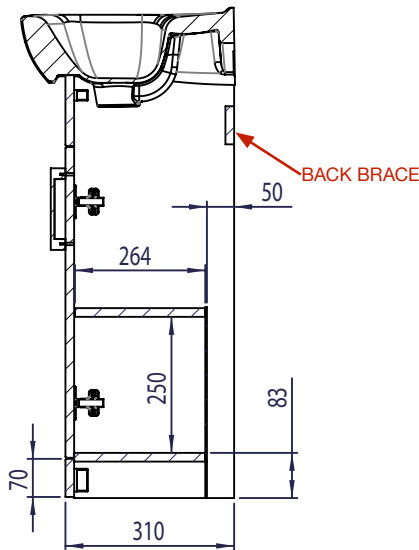

Technical Data Sheet

Opal 500mm Basin Unit - White

TAVISTOCK
inspiring bathrooms

No.	Description	Code	Fixings Included
1	Opal 500mm Basin Unit - White	DC12006	NO
2	Opal Ceramic Basin 500mm	DC12002	NO

Dimensions

Diagrams not to scale. All dimensions in mm (tolerance of +/-5mm)

*Dimensions are subject to change, customers are advised to measure actual product before commencing installation.
**Fixing point dimensions are for guidance only/the positions of wall fixing must be checked when product is received.

FAQs

Q: How big is the plumbing void at the back of the furniture?
A: 50mm

Q: Can the doors be adjusted?
A: The doors can be adjusted as detailed in the supplied instructions.

Q: How deep is the unit when the doors are fully open?
A: Approx. 535mm (aprox 90 degree opening hinges)