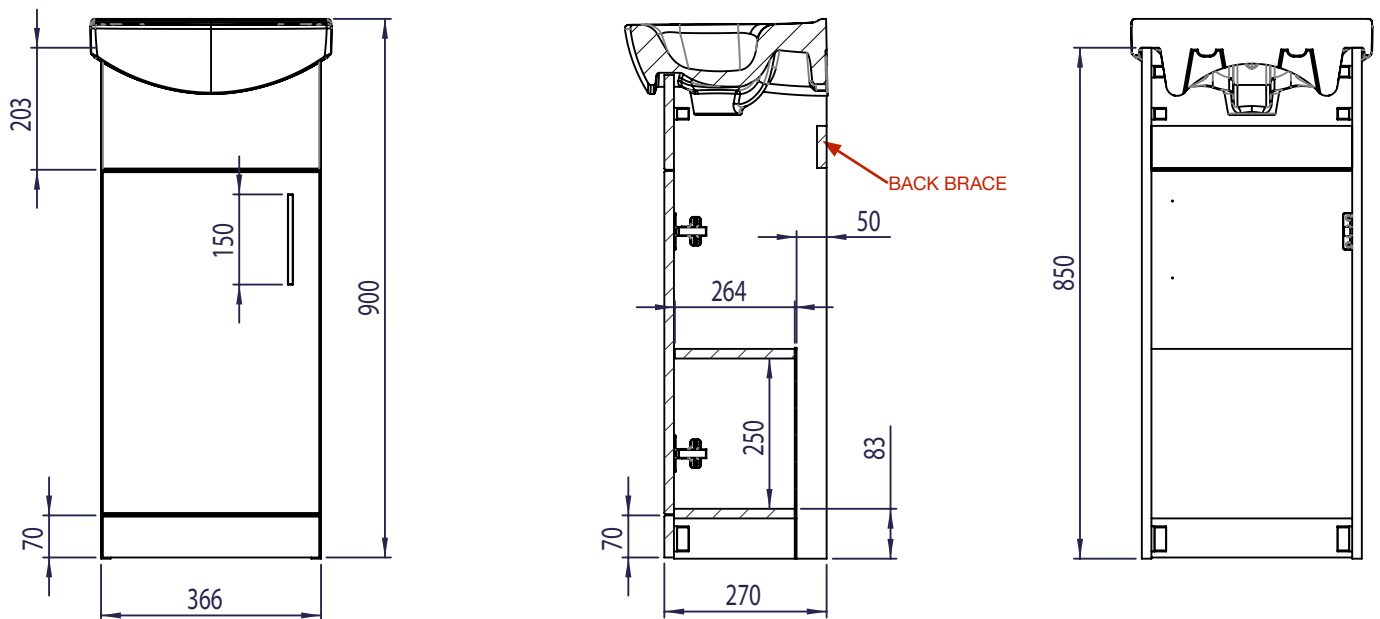

Technical Data Sheet

Opal 400mm Basin Unit - White

TAVISTOCK
inspiring bathrooms

No.	Description	Code	Fixings Included
1	Opal 400mm Basin Unit - White	DC12005	NO
2	Opal Ceramic Basin 400mm	DC12001	NO

Dimensions

Diagrams not to scale. All dimensions in mm (tolerance of +/-5mm)

*Dimensions are subject to change, customers are advised to measure actual product before commencing installation.
**Fixing point dimensions are for guidance only/the positions of wall fixing must be checked when product is received.

FAQs

Q: How big is the plumbing void at the back of the furniture?
A: 50mm

Q: Can the doors be adjusted?
A: The doors can be adjusted as detailed in the supplied instructions.

Q: How deep is the unit when the doors are fully open?
A: Approx. 625mm (aprox 90 degree opening hinges)