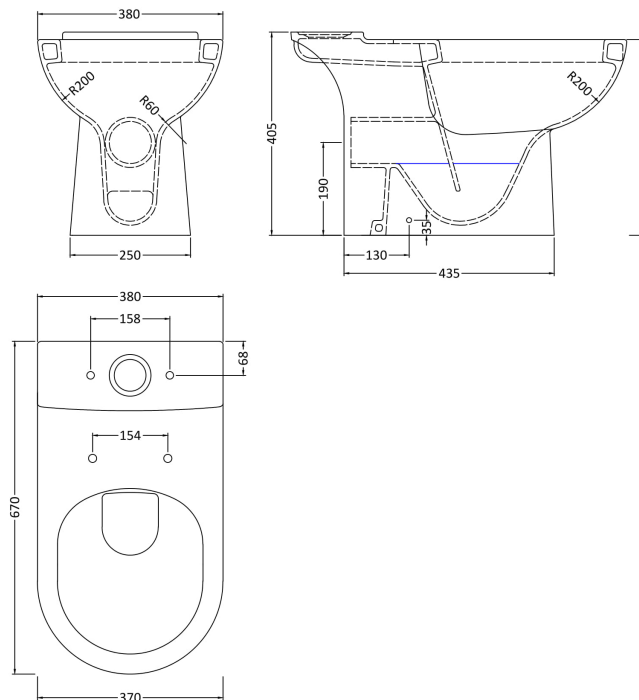

### Product Dimensions

Height (mm):	405
Width (mm):	380
Depth (mm):	670
Nett Weight (kg):	24.5

### Packaging Dimensions

Height (mm):	450
Width (mm):	400
Depth (mm):	680
Gross Weight (kg):	25

### Outer Box Dimensions (If Applicable)

Height (mm):	
Width (mm):	
Depth (mm):	
Gross Weight (kg):	
Barcode:	5055369069262

### Product Dimensions

Height (mm):	370
Width (mm):	410
Depth (mm):	145
Nett Weight (kg):	13.8