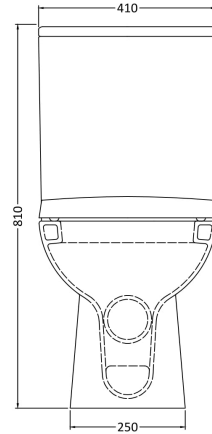

Sales Code: Css004

Description: Asselby Close Coupled Wc

Packaging Details

Barcode: 5055275867525