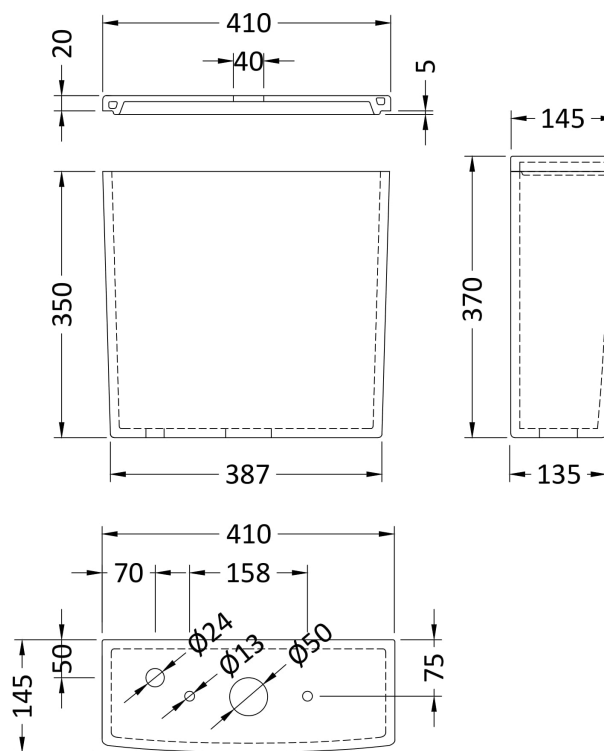

### Product Dimensions

Height (mm):	405
Width (mm):	380
Depth (mm):	670
Nett Weight (kg):	24.5

### Packaging Dimensions

Height (mm):	450
Width (mm):	400
Depth (mm):	680
Gross Weight (kg):	25

### Outer Box Dimensions (If Applicable)

Height (mm):	
Width (mm):	
Depth (mm):	
Gross Weight (kg):	
Barcode:	5055369069262

### Product Dimensions

Height (mm):	370
Width (mm):	410
Depth (mm):	145
Nett Weight (kg):	13.8