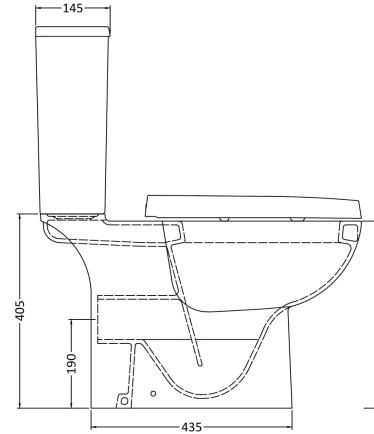

Sales Code: Css004

Description: Asselby Close Coupled Wc

Packaging Details

Barcode: 5055275867525