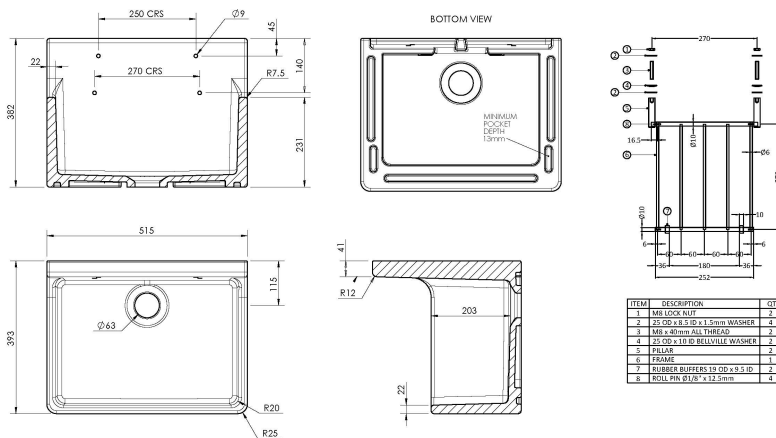

CUSTOMER DATA SHEET - SINKS

SALES CODE: CS10421

DESCRIPTION: Cleaner Sink Inc Grid 515X382x393

PRODUCT DIMENSIONS (mm)

Height (mm)	Width (mm)	Depth (mm)
535	515	393

PRODUCT DIMENSIONS (inch)

Height (inch)	Width (inch)	Depth (inch)
21	20.3	15.5

INNER BOWL DIMENSIONS (mm)

Height (mm)	Width (mm)	Depth (mm)
217	450	285

INNER BOWL DIMENSIONS (inch)

Height (inch)	Width (inch)	Depth (inch)
8.5	17.7	11.2

PACKAGING DATA

Packaging Options	Ista - Standard - Suspended	Box Qty	1
UPC/cUPC	Yes	Gross Wgt Kg	31.8
UPC/cUPC Number	311189	Barcode	5056462683560

PRODUCT DETAILS

Country of Origin	Utd.Arab.Emir.	Number of Bowls	1	Overflow	No
Product Material	Fireclay	Flute Size	N/A	Outlet Size	90 mm
Colour	White	Rebate Size	N/A	Template	No
Waste Type Req'd	90mm Strainer Waste	Care Guide	Yes	Extras	N/A