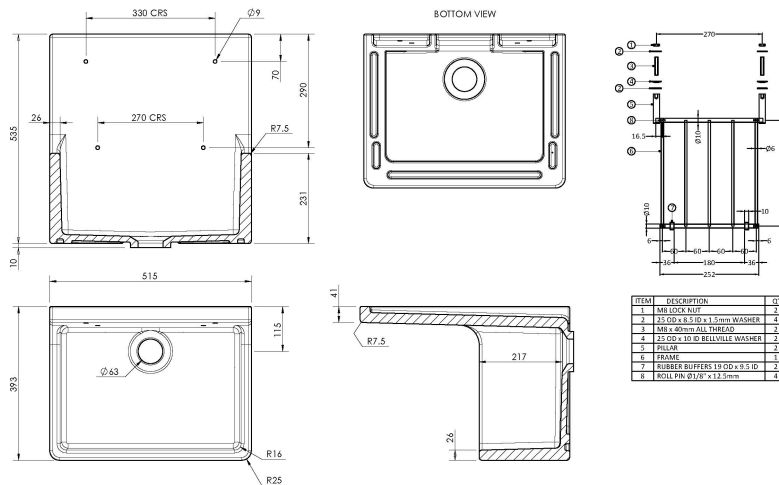

CUSTOMER DATA SHEET - SINKS

SALES CODE: CS10121

DESCRIPTION: Cleaner Sink Inc Grid 515X535x393

PRODUCT DIMENSIONS (mm)		
Height (mm)	Width (mm)	Depth (mm)
382	515	393

PRODUCT DIMENSIONS (inch)		
Height (inch)	Width (inch)	Depth (inch)
15	20.3	15.5

INNER BOWL DIMENSIONS (mm)		
Height (mm)	Width (mm)	Depth (mm)
203 mm	450 mm	285 mm

INNER BOWL DIMENSIONS (inch)		
Height (inch)	Width (inch)	Depth (inch)
8	17.7	11.2

PACKAGING DATA			
Packaging Options	Ista - Standard - Suspended	Box Qty	1
UPC/cUPC	Yes	Gross Wgt Kg	36.3
UPC/cUPC Number	311189	Barcode	5056462649429

PRODUCT DETAILS					
Country of Origin	Utd.Arab.Emir.	Number of Bowls	1	Overflow	No
Product Material	Fireclay	Flute Size	N/A	Outlet Size	90 mm
Colour	White	Rebate Size	N/A	Template	No
Waste Type Req'd	90mm Strainer Waste	Care Guide	Yes	Extras	N/A