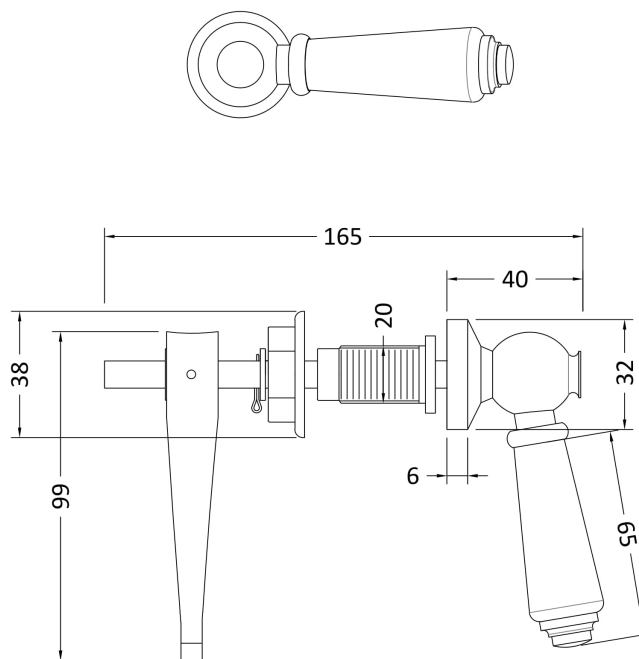

Outer Box Dimensions (If Applicable)

Height (mm):	
Width (mm):	
Depth (mm):	
Gross Weight (kg):	
Barcode:	5055369026128

Product Details

Country of Origin:	China
Fitting Instruction:	No
Certification:	CE: N/A WRAS: N/A WRAS No: N/A
Product Material:	Vitreous China
Fixing Supplied:	No

Product Dimensions

Height (mm):	470
Width (mm):	380
Depth (mm):	40
Nett Weight (kg):	14.9

Packaging Dimensions

Height (mm):	220
Width (mm):	510
Depth (mm):	370
Gross Weight (kg):	16.6

Packaging Data

Box Colour:	Brown Cardboard Box - Printed
Box Qty:	1
Label Size:	100 x 50
Label Colour:	Not Applicable
Label Qty:	0

Outer Box Dimensions (If Applicable)

Height (mm):	
Width (mm):	
Depth (mm):	
Gross Weight (kg):	
Barcode:	5055369026135

Product Details

Country of Origin:	China
Fitting Instruction:	No
Certification:	CE: N/A WRAS: N/A WRAS No: N/A
Product Material:	Vitreous China
Fixing Supplied:	No

Sales Code: E370

Description: Ceramic Handle Wc Lever

Product Dimensions

Length (mm):	
Width (mm):	32
Height (mm):	165
Depth (mm):	99
Nett Weight (kg):	0.2

Packaging Dimensions

Height (mm):	180
Width (mm):	110
Depth (mm):	30
Gross Weight (kg):	0.25