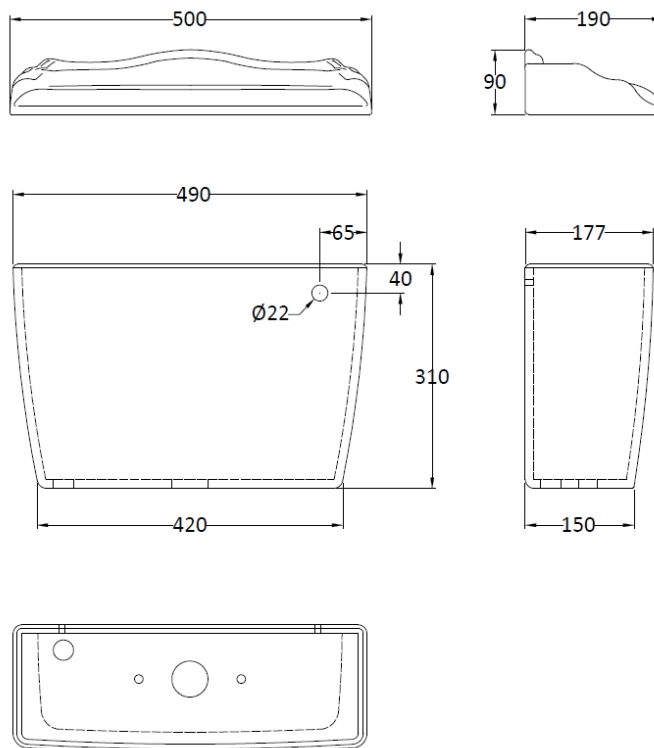

Packaging Dimensions

Height (mm):	390
Width (mm):	715
Depth (mm):	470
Gross Weight (kg):	21.2

Packaging Data

Box Colour:	Brown Cardboard Box
Box Qty:	1
Label Size:	100 x 50
Label Colour:	White Label
Label Qty:	2

Outer Box Dimensions (If Applicable)

Height (mm):	
Width (mm):	
Depth (mm):	
Gross Weight (kg):	
Barcode:	5055369026128

Product Details

Country of Origin:	China
Fitting Instruction:	No
Certification:	CE: N/A WRAS: N/A WRAS No: N/A
Product Material:	Vitreous China
Fixing Supplied:	No

Product Dimensions

Height (mm):	470
Width (mm):	380
Depth (mm):	40
Nett Weight (kg):	14.9

Packaging Dimensions

Height (mm):	220
Width (mm):	510
Depth (mm):	370
Gross Weight (kg):	16.6

Packaging Data

Box Colour:	Brown Cardboard Box - Printed
Box Qty:	1
Label Size:	100 x 50
Label Colour:	Not Applicable
Label Qty:	0

Sales Code: E370

Description: Ceramic Handle Wc Lever

Product Dimensions

Length (mm):	
Width (mm):	32
Height (mm):	165
Depth (mm):	99
Nett Weight (kg):	0.2

Packaging Dimensions

Height (mm):	180
Width (mm):	110
Depth (mm):	30
Gross Weight (kg):	0.25