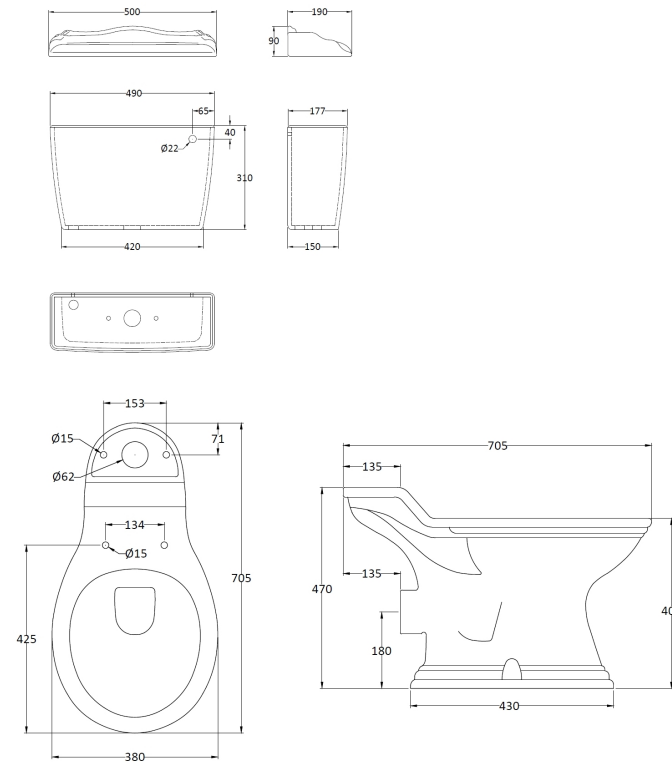

Sales Code: Crt004

Description: Ryther Close Coupled Wc

Packaging Details

Barcode: 5055275866900

Sales Code: NCA100

Description: Toilet Pan C/C (Excluding Seat)

Product Dimensions

Height (mm):	395
Width (mm):	515
Depth (mm):	205
Nett Weight (kg):	20

Packaging Dimensions

Height (mm):	390
Width (mm):	715
Depth (mm):	470
Gross Weight (kg):	21.2

Packaging Data

Box Colour:	Brown Cardboard Box
Box Qty:	1
Label Size:	100 x 50
Label Colour:	White Label
Label Qty:	2

Outer Box Dimensions (If Applicable)

Height (mm):	
Width (mm):	
Depth (mm):	
Gross Weight (kg):	
Barcode:	5055369026128

Product Details

Country of Origin:	China
Fitting Instruction:	No
Certification:	CE: N/A WRAS: N/A WRAS No: N/A
Product Material:	Vitreous China
Fixing Supplied:	No

Sales Code: E370

Description: Ceramic Handle Wc Lever

Product Dimensions

Length (mm):	
Width (mm):	32
Height (mm):	165
Depth (mm):	99
Nett Weight (kg):	0.2

Packaging Dimensions

Height (mm):	180
Width (mm):	110
Depth (mm):	30
Gross Weight (kg):	0.25