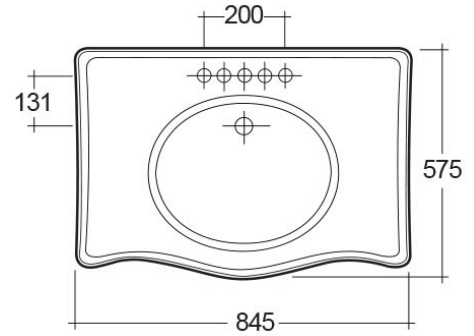

RAK-WASHINGTON

Wash basin | Console

RAK
CERAMICS

Technical specifications

Dimensions: 845 x 575 mm

Weight: 36 Kg

Color: Alpine White

Shape of basin: Oval

Ledge: yes

Overflow hole: yes

Suites: [RAK-WASHINGTON](#)

Code	Name
------	------

AL0102AWHA	WASHINGTON CONSOLE PEDESTAL
------------	-----------------------------

AL0101AWHA	WASHINGTON WASH BASIN CONSOLE ALEXANDRA 84CM
------------	---

Dimensions: All dimensions in mm tolerance $\pm 5\%$ for below 200mm and $\pm 3\%$ for above 200mm.

Note: Due to a continuing development programme to improve design and performance, the manufacturer reserves all rights to vary specifications without prior information.