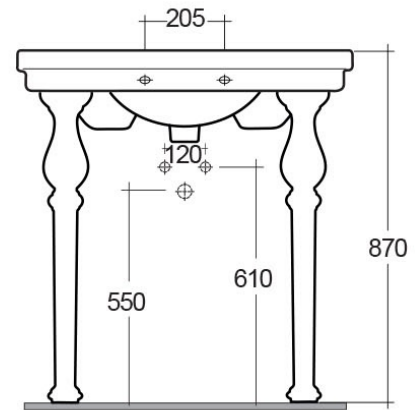

RAK-WASHINGTON

Wash basin | Console

RAK
CERAMICS

Technical specifications

Dimensions: 845 x 575 mm

Weight: 36 Kg

Color: Alpine White

Shape of basin: Oval

Ledge: yes

Overflow hole: yes

Suites: [RAK-WASHINGTON](#)

Code	Name
------	------

AL0102AWHA	WASHINGTON CONSOLE PEDESTAL
------------	-----------------------------

AL0101AWHA	WASHINGTON WASH BASIN CONSOLE ALEXANDRA 84CM
------------	---

Dimensions: All dimensions in mm tolerance $\pm 5\%$ for below 200mm and $\pm 3\%$ for above 200mm.

Note: Due to a continuing development programme to improve design and performance, the manufacturer reserves all rights to vary specifications without prior information.