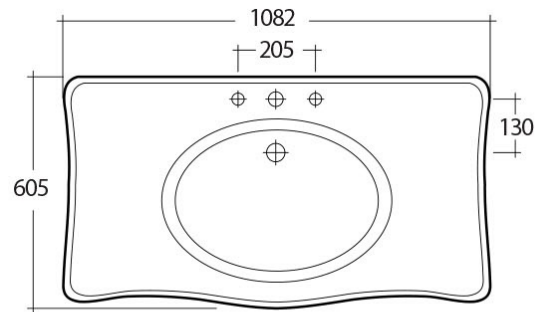

### Technical specifications

Dimensions: 1082 x 605 mm

Weight: 48 Kg

Color: Alpine White

Shape of basin: Rectangle

Overflow hole: yes

Suites: [RAK-WASHINGTON](#)

### Code Name

AL0102AWHA WASHINGTON CONSOLE PEDESTAL

DC0101AWHA WASHINGTON WASH BASIN CONSOLE  
DELUXE 108CM

Dimensions: All dimensions in mm tolerance  $\pm 5\%$  for below 200mm and  $\pm 3\%$  for above 200mm.  
Note: Due to a continuing development programme to improve design and performance, the manufacturer reserves all rights to vary specifications without prior information.  
Please note accessories are for photographic use only.