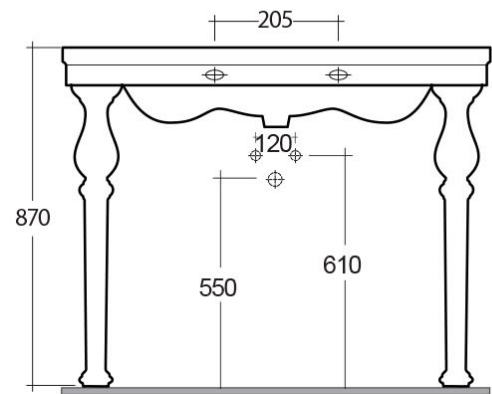

### Technical specifications

Dimensions: 1082 x 605 mm

Weight: 48 Kg

Color: Alpine White

Shape of basin: Rectangle

Overflow hole: yes

Suites: [RAK-WASHINGTON](#)

### Code Name

AL0102AWHA WASHINGTON CONSOLE PEDESTAL

DC0101AWHA WASHINGTON WASH BASIN CONSOLE  
DELUXE 108CM

Dimensions: All dimensions in mm tolerance  $\pm 5\%$  for below 200mm and  $\pm 3\%$  for above 200mm.  
Note: Due to a continuing development programme to improve design and performance, the manufacturer reserves all rights to vary specifications without prior information.  
Please note accessories are for photographic use only.