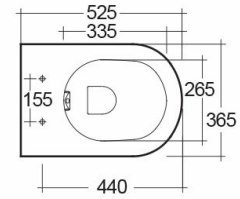

### Technical specifications

Dimensions:	525 x 370 mm
Weight:	19 Kg
Color:	Alpine White
Trap type:	P Trap
Trapway type:	Concealed
Seat cover options:	Urea
Bowl shape:	Round
Dual flush:	yes
Suites:	<a href="#">RAK-COMPACT</a>

Code	Name
CO27AWHA	COMPACT WATER CLOSET RIMLESS WALL HUNG W/HIDDEN FIXATIONS 52CM

Dimensions: All dimensions in mm tolerance  $\pm 5\%$  for below 200mm and  $\pm 3\%$  for above 200mm.

Note: Due to a continuing development programme to improve design and performance, the manufacturer reserves all rights to vary specifications without prior information.