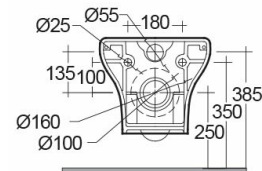

### Technical specifications

Dimensions:	525 x 370 mm
Weight:	19 Kg
Color:	Alpine White
Trap type:	P Trap
Trapway type:	Concealed
Seat cover options:	Urea
Bowl shape:	Round
Dual flush:	yes
Suites:	<a href="#">RAK-COMPACT</a>

Code	Name
CO27AWHA	COMPACT WATER CLOSET RIMLESS WALL HUNG W/HIDDEN FIXATIONS 52CM

Dimensions: All dimensions in mm tolerance  $\pm 5\%$  for below 200mm and  $\pm 3\%$  for above 200mm.

Note: Due to a continuing development programme to improve design and performance, the manufacturer reserves all rights to vary specifications without prior information.