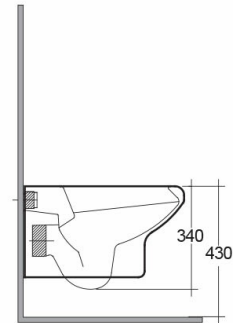

### Technical specifications

Dimensions:	525 x 370 mm
Weight:	19 Kg
Color:	Alpine White
Trap type:	P Trap
Trapway type:	Concealed
Seat cover options:	Urea
Bowl shape:	Round
Dual flush:	yes
Suites:	<a href="#">RAK-COMPACT</a>

Code	Name
CO27AWHA	COMPACT WATER CLOSET RIMLESS WALL HUNG W/HIDDEN FIXATIONS 52CM

Dimensions: All dimensions in mm tolerance  $\pm 5\%$  for below 200mm and  $\pm 3\%$  for above 200mm.

Note: Due to a continuing development programme to improve design and performance, the manufacturer reserves all rights to vary specifications without prior information.