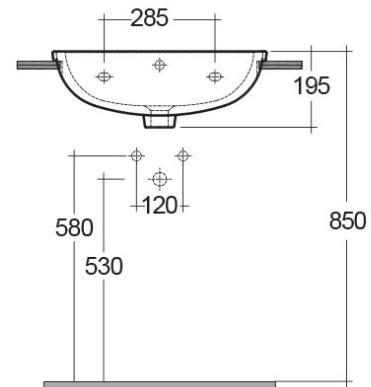

RAK-COMPACT

Wash basin | Semi Recessed

RAK
CERAMICS

Technical specifications

Dimensions: 550 x 415 mm

Weight: 14 Kg

Color: Alpine White

Shape of basin: Oval

Overflow hole: yes

Suites: [RAK-COMPACT](#)

Code **Name**

CO0901AWHA COMPACT WASH BASIN SEMI-RECESSED
55CM

Dimensions: All dimensions in mm tolerance $\pm 5\%$ for below 200mm and $\pm 3\%$ for above 200mm.