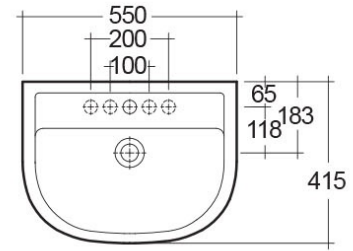

RAK-COMPACT

Wash basin | Semi Recessed

RAK
CERAMICS

Technical specifications

Dimensions: 550 x 415 mm

Weight: 14 Kg

Color: Alpine White

Shape of basin: Oval

Overflow hole: yes

Suites: [RAK-COMPACT](#)

Code **Name**

CO0901AWHA COMPACT WASH BASIN SEMI-RECESSED
55CM

Dimensions: All dimensions in mm tolerance $\pm 5\%$ for below 200mm and $\pm 3\%$ for above 200mm.