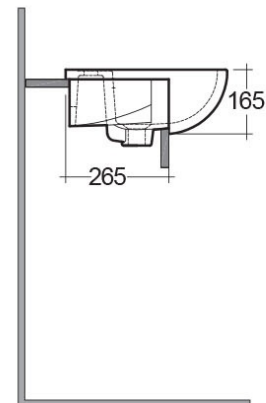

RAK-COMPACT

Wash basin | Semi Recessed

RAK
CERAMICS

Technical specifications

Dimensions: 550 x 415 mm

Weight: 14 Kg

Color: Alpine White

Shape of basin: Oval

Overflow hole: yes

Suites: [RAK-COMPACT](#)

Code **Name**

CO0901AWHA COMPACT WASH BASIN SEMI-RECESSED
55CM

Dimensions: All dimensions in mm tolerance $\pm 5\%$ for below 200mm and $\pm 3\%$ for above 200mm.