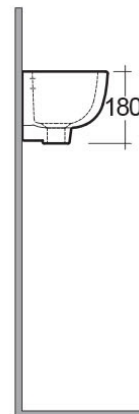

RAK-COMPACT

Wash basin | Cloakroom

RAK
CERAMICS

Technical specifications

Dimensions: 450 x 215 mm

Weight: 7 Kg

Color: Alpine White

Shape of basin: Rectangle

Overflow hole: yes

Suites: [RAK-COMPACT](#)

| Code | Name |
|------------|-----------------------------------|
| CO2401AWHA | COMPACT WASH BASIN CLOAKROOM 45CM |

Dimensions: All dimensions in mm tolerance $\pm 5\%$ for below 200mm and $\pm 3\%$ for above 200mm.