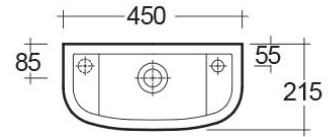

RAK-COMPACT

Wash basin | Cloakroom

RAK
CERAMICS

Technical specifications

Dimensions: 450 x 215 mm

Weight: 7 Kg

Color: Alpine White

Shape of basin: Rectangle

Overflow hole: yes

Suites: [RAK-COMPACT](#)

| Code | Name |
|------------|-----------------------------------|
| CO2401AWHA | COMPACT WASH BASIN CLOAKROOM 45CM |

Dimensions: All dimensions in mm tolerance $\pm 5\%$ for below 200mm and $\pm 3\%$ for above 200mm.