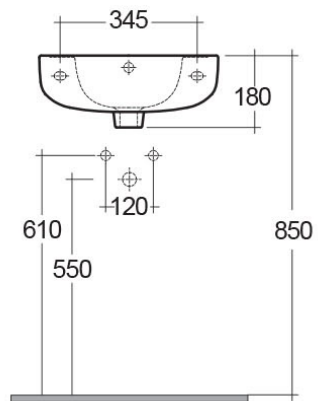

RAK-COMPACT

Wash basin | Cloakroom

RAK
CERAMICS

Technical specifications

Dimensions: 450 x 215 mm

Weight: 7 Kg

Color: Alpine White

Shape of basin: Rectangle

Overflow hole: yes

Suites: [RAK-COMPACT](#)

| Code | Name |
|------------|-----------------------------------|
| CO2401AWHA | COMPACT WASH BASIN CLOAKROOM 45CM |

Dimensions: All dimensions in mm tolerance $\pm 5\%$ for below 200mm and $\pm 3\%$ for above 200mm.