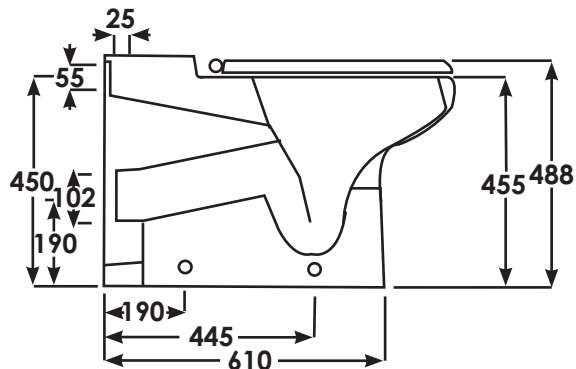

Rimless

SPECIFICATION/CODE REFERENCE

HTM64 compliant extended back to wall rimless pan, with a standard concealed P trap.

Please use the reference codes shown below:

COMBTW750
RAKSEAT011 or
RAKSEAT008

SIZE	750 x 365 x 455 mm
WC	Wall faced wash down rimless pan, suitable for 6/3 litre dual flush:
TRAP	P trap
SOFT CLOSE SEAT	Easy fit top fixing with wrap over lid RAKSEAT011
RING SEAT	With stainless steel top fixing hinges RAKSEAT008
APPROVALS	WRAS
STANDARD	BS 3402, EN997
MATERIAL	Vitreous china
WEIGHT	38.50 kg
COLOURS	White
FIXING	Pan fittings supplied
WARRANTY	25 Years on Ceramics and 2 Years on WC Seat

WRAS
APPROVED
PRODUCT

Dimensions: All measurements are in millimeters and are subject to normal manufacturing variations.

Note: Due to a continuing development programme to improve design and performance, the manufacturer reserves all rights to vary specifications without prior informations. Please note accessories are for photographic use only.