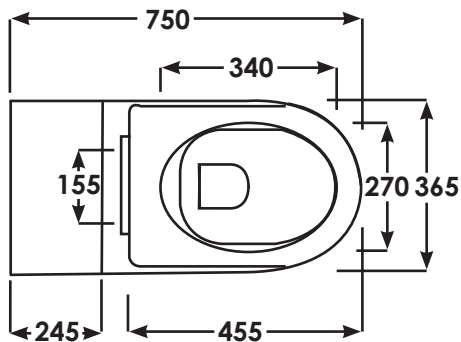

Rimless

SPECIFICATION/CODE REFERENCE

HTM64 compliant extended back to wall rimless pan, with a standard concealed P trap.

Please use the reference codes shown below:

COMBTW750
RAKSEAT011 or
RAKSEAT008

SIZE	750 x 365 x 455 mm
WC	Wall faced wash down rimless pan, suitable for 6/3 litre dual flush:
TRAP	P trap
SOFT CLOSE SEAT	Easy fit top fixing with wrap over lid RAKSEAT011
RING SEAT	With stainless steel top fixing hinges RAKSEAT008
APPROVALS	WRAS
STANDARD	BS 3402, EN997
MATERIAL	Vitreous china
WEIGHT	38.50 kg
COLOURS	White
FIXING	Pan fittings supplied
WARRANTY	25 Years on Ceramics and 2 Years on WC Seat

WRAS
APPROVED
PRODUCT

Dimensions: All measurements are in millimeters and are subject to normal manufacturing variations.

Note: Due to a continuing development programme to improve design and performance, the manufacturer reserves all rights to vary specifications without prior informations. Please note accessories are for photographic use only.