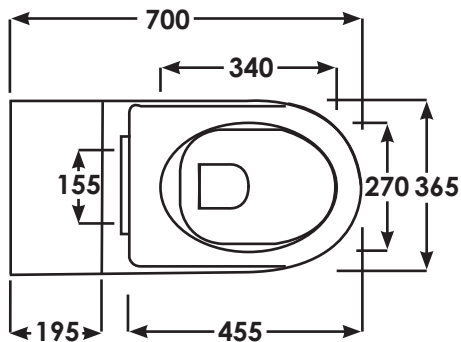

Rimless

SPECIFICATION/CODE REFERENCE

HTM64 compliant extended back to wall rimless pan, with a standard concealed P trap.

Please use the reference codes shown below:

COMBTW700
RAKSEAT011 or
RAKSEAT008

SIZE	700 x 365 x 455 mm
WC	Wall faced wash down rimless pan, suitable for 6/3 litre dual flush:
TRAP	P trap
SOFT CLOSE SEAT	Easy fit top fixing with wrap over lid RAKSEAT011
RING SEAT	With stainless steel top fixing hinges RAKSEAT008
APPROVALS	WRAS
STANDARD	BS 3402, EN997
MATERIAL	Vitreous china
WEIGHT	38.50 kg
COLOURS	White
FIXING	Pan fittings supplied
WARRANTY	25 Years on Ceramics and 2 Years on WC Seat

Dimensions: All measurements are in millimeters and are subject to normal manufacturing variations.

Note: Due to a continuing development programme to improve design and performance, the manufacturer reserves all rights to vary specifications without prior informations. Please note accessories are for photographic use only.