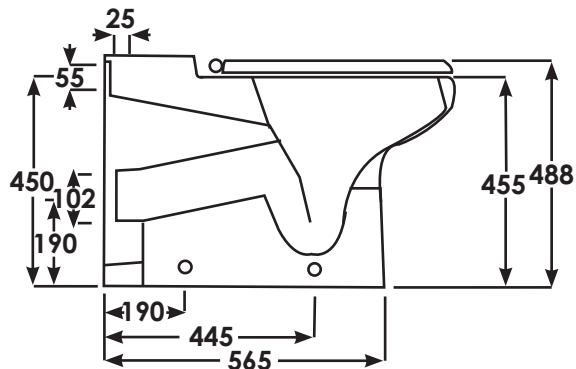

Rimless

SPECIFICATION/CODE REFERENCE

HTM64 compliant extended back to wall rimless pan, with a standard concealed P trap.

Please use the reference codes shown below:

COMBTW700
RAKSEAT011 or
RAKSEAT008

SIZE	700 x 365 x 455 mm
WC	Wall faced wash down rimless pan, suitable for 6/3 litre dual flush:
TRAP	P trap
SOFT CLOSE SEAT	Easy fit top fixing with wrap over lid RAKSEAT011
RING SEAT	With stainless steel top fixing hinges RAKSEAT008
APPROVALS	WRAS
STANDARD	BS 3402, EN997
MATERIAL	Vitreous china
WEIGHT	38.50 kg
COLOURS	White
FIXING	Pan fittings supplied
WARRANTY	25 Years on Ceramics and 2 Years on WC Seat

Dimensions: All measurements are in millimeters and are subject to normal manufacturing variations.

Note: Due to a continuing development programme to improve design and performance, the manufacturer reserves all rights to vary specifications without prior informations. Please note accessories are for photographic use only.