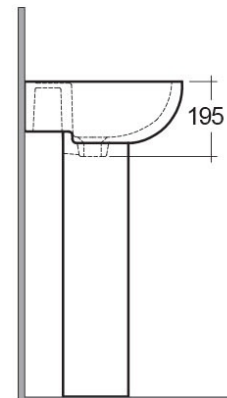

### Technical specifications

Dimensions: 545 x 410 mm

Weight: 23 Kg

Color: Alpine White

Shape of basin: Oval

Overflow hole: yes

Suites: [RAK-COMPACT](#)

Code	Name
CO0801AWHA	COMPACT WASH BASIN 55CM
ER02AWHA	EUROPA PEDESTAL

Dimensions: All dimensions in mm tolerance  $\pm 5\%$  for below 200mm and  $\pm 3\%$  for above 200mm.

Note: Due to a continuing development programme to improve design and performance, the manufacturer reserves all rights to vary specifications without prior information.