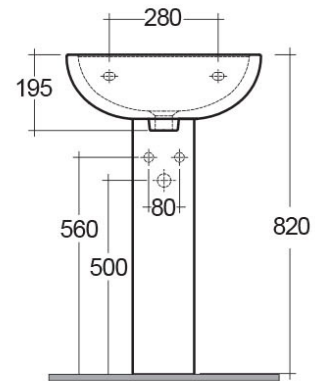

### Technical specifications

Dimensions: 545 x 410 mm

Weight: 23 Kg

Color: Alpine White

Shape of basin: Oval

Overflow hole: yes

Suites: [RAK-COMPACT](#)

Code	Name
CO0801AWHA	COMPACT WASH BASIN 55CM
ER02AWHA	EUROPA PEDESTAL

Dimensions: All dimensions in mm tolerance  $\pm 5\%$  for below 200mm and  $\pm 3\%$  for above 200mm.

Note: Due to a continuing development programme to improve design and performance, the manufacturer reserves all rights to vary specifications without prior information.