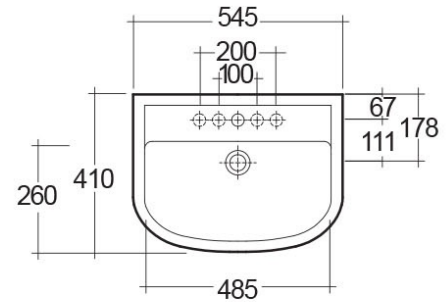

### Technical specifications

Dimensions: 545 x 410 mm

Weight: 23 Kg

Color: Alpine White

Shape of basin: Oval

Overflow hole: yes

Suites: [RAK-COMPACT](#)

Code	Name
CO0801AWHA	COMPACT WASH BASIN 55CM
ER02AWHA	EUROPA PEDESTAL

Dimensions: All dimensions in mm tolerance  $\pm 5\%$  for below 200mm and  $\pm 3\%$  for above 200mm.

Note: Due to a continuing development programme to improve design and performance, the manufacturer reserves all rights to vary specifications without prior information.