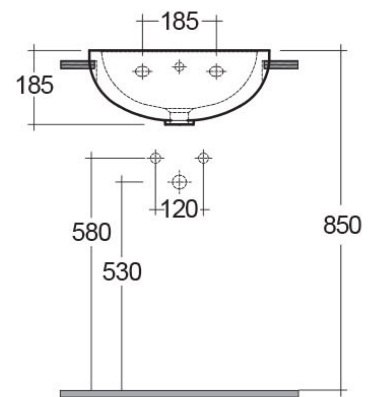

### Technical specifications

Dimensions: 450 x 360 mm

Weight: 10 Kg

Color: Alpine White

Shape of basin: Oval

Overflow hole: yes

Suites: [RAK-COMPACT](#)

Code	Name
CO2801AWHA	COMPACT WASH BASIN SEMI-RECESSED 45CM

Dimensions: All dimensions in mm tolerance  $\pm 5\%$  for below 200mm and  $\pm 3\%$  for above 200mm.

Note: Due to a continuing development programme to improve design and performance, the manufacturer reserves all rights to vary specifications without prior information.