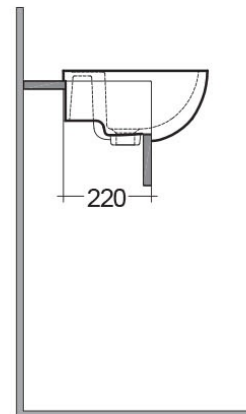

### Technical specifications

Dimensions: 450 x 360 mm

Weight: 10 Kg

Color: Alpine White

Shape of basin: Oval

Overflow hole: yes

Suites: [RAK-COMPACT](#)

Code	Name
CO2801AWHA	COMPACT WASH BASIN SEMI-RECESSED 45CM

Dimensions: All dimensions in mm tolerance  $\pm 5\%$  for below 200mm and  $\pm 3\%$  for above 200mm.

Note: Due to a continuing development programme to improve design and performance, the manufacturer reserves all rights to vary specifications without prior information.