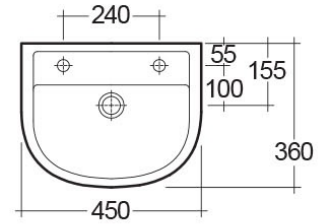

### Technical specifications

Dimensions: 450 x 360 mm

Weight: 10 Kg

Color: Alpine White

Shape of basin: Oval

Overflow hole: yes

Suites: [RAK-COMPACT](#)

Code	Name
CO2801AWHA	COMPACT WASH BASIN SEMI-RECESSED 45CM

Dimensions: All dimensions in mm tolerance  $\pm 5\%$  for below 200mm and  $\pm 3\%$  for above 200mm.

Note: Due to a continuing development programme to improve design and performance, the manufacturer reserves all rights to vary specifications without prior information.