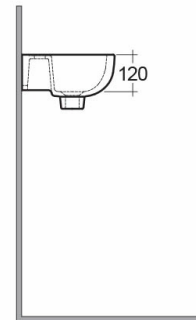

RAK-COMPACT

Wash basin | Wall Hung

RAK
CERAMICS

Technical specifications

Dimensions: 380 x 300 mm

Weight: 7 Kg

Color: Alpine White

Shape of basin: Oval

Suites: [RAK-COMPACT](#)

Code	Name
CO1001AWHA	COMPACT WASH BASIN WALL HUNG 38CM

Dimensions: All dimensions in mm tolerance $\pm 5\%$ for below 200mm and $\pm 3\%$ for above 200mm.

Note: Due to a continuing development programme to improve design and performance, the manufacturer reserves all rights to vary specifications without prior information.