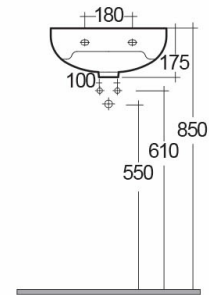

RAK-COMPACT

Wash basin | Wall Hung

RAK
CERAMICS

Technical specifications

Dimensions: 380 x 300 mm

Weight: 7 Kg

Color: Alpine White

Shape of basin: Oval

Suites: [RAK-COMPACT](#)

Code	Name
CO1001AWHA	COMPACT WASH BASIN WALL HUNG 38CM

Dimensions: All dimensions in mm tolerance $\pm 5\%$ for below 200mm and $\pm 3\%$ for above 200mm.

Note: Due to a continuing development programme to improve design and performance, the manufacturer reserves all rights to vary specifications without prior information.