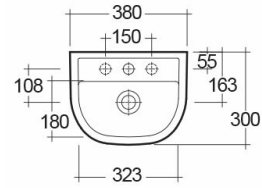

RAK-COMPACT

Wash basin | Wall Hung

RAK
CERAMICS

Technical specifications

Dimensions: 380 x 300 mm

Weight: 7 Kg

Color: Alpine White

Shape of basin: Oval

Suites: [RAK-COMPACT](#)

Code	Name
CO1001AWHA	COMPACT WASH BASIN WALL HUNG 38CM

Dimensions: All dimensions in mm tolerance $\pm 5\%$ for below 200mm and $\pm 3\%$ for above 200mm.

Note: Due to a continuing development programme to improve design and performance, the manufacturer reserves all rights to vary specifications without prior information.