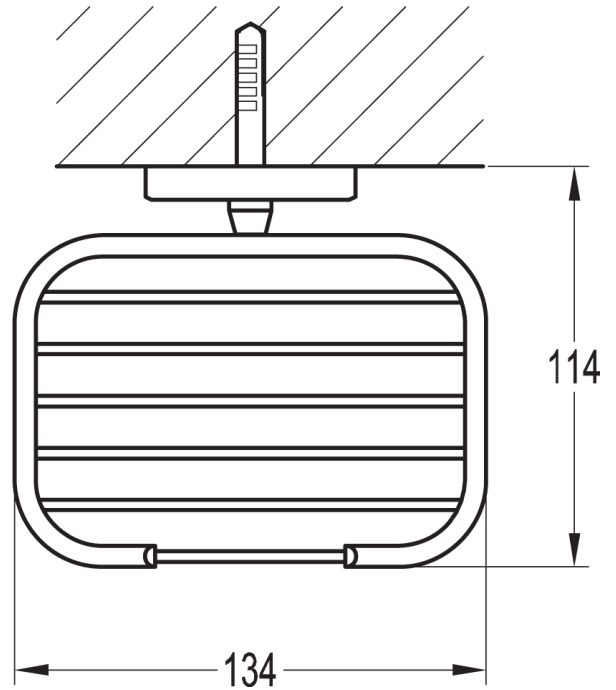

TECHNICAL DATA SHEET

COCO WIRE SOAP DISH (134MM)

Category:
Range:
Weight:

Accessories
Coco
22kg

Guarantee:
Sub Category:

10 year
Soap Dishes

Dimensions are in millimetres except thread sizes which are BSP imperial.