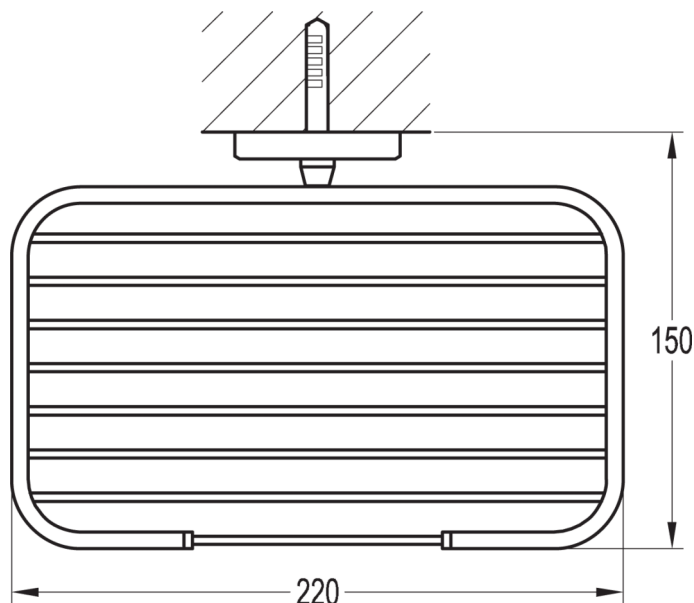

TECHNICAL DATA SHEET

COCO WIRE SOAP DISH (220MM)

Category:
Range:
Weight:

Accessories
Coco
12kg

Guarantee:
Sub Category:

10 year
Soap Dishes

Dimensions are in millimetres except thread sizes which are BSP imperial.