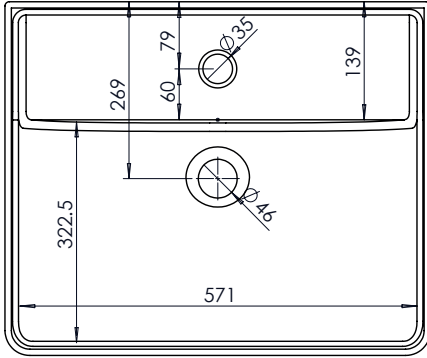

## COMPASS 600mm Ceramic Basin

Whats in the box: 1x CM600C

**TAVISTOCK**  
inspiring bathrooms

Diagrams not to scale  
All dimensions in mm  
tolerance of +/-5mm

### Materials

Basin: Ceramic

\*Dimensions are subject to change, customers are advised to measure actual product before commencing installation.

\*\*Fixing point dimensions are for guidance only/the positions of wall fixing must be checked when product is received.

### FAQs

Q: What is the maximum water depth of the basin?

A: 103mm up to the overflow.

Q: Whats is the width of the Tapledge?

A: The Tapledge is 140mm wide.

Q: What is the distance from the Taphole centre to Basin Waste?

A: 140mm