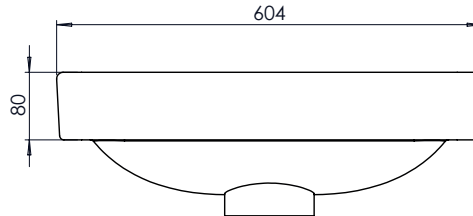

## COMPASS 600mm Ceramic Basin

Whats in the box: 1x CM600C

**TAVISTOCK**  
inspiring bathrooms

Diagrams not to scale  
All dimensions in mm  
tolerance of +/-5mm

### Materials

Basin: Ceramic

\*Dimensions are subject to change, customers are advised to measure actual product before commencing installation.

\*\*Fixing point dimensions are for guidance only/the positions of wall fixing must be checked when product is received.

### FAQs

Q: What is the maximum water depth of the basin?

A: 103mm up to the overflow.

Q: Whats is the width of the Tapledge?

A: The Tapledge is 140mm wide.

Q: What is the distance from the Taphole centre to Basin Waste?

A: 140mm