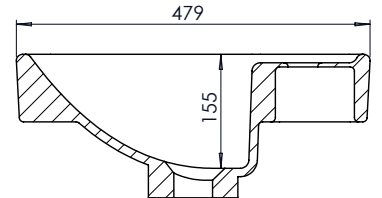

## COMPASS 600mm Ceramic Basin

Whats in the box: 1x CM600C

**TAVISTOCK**  
inspiring bathrooms

Diagrams not to scale  
All dimensions in mm  
tolerance of +/-5mm

### Materials

Basin: Ceramic

\*Dimensions are subject to change, customers are advised to measure actual product before commencing installation.

\*\*Fixing point dimensions are for guidance only/the positions of wall fixing must be checked when product is received.

### FAQs

Q: What is the maximum water depth of the basin?

A: 103mm up to the overflow.

Q: Whats is the width of the Tapledge?

A: The Tapledge is 140mm wide.

Q: What is the distance from the Taphole centre to Basin Waste?

A: 140mm