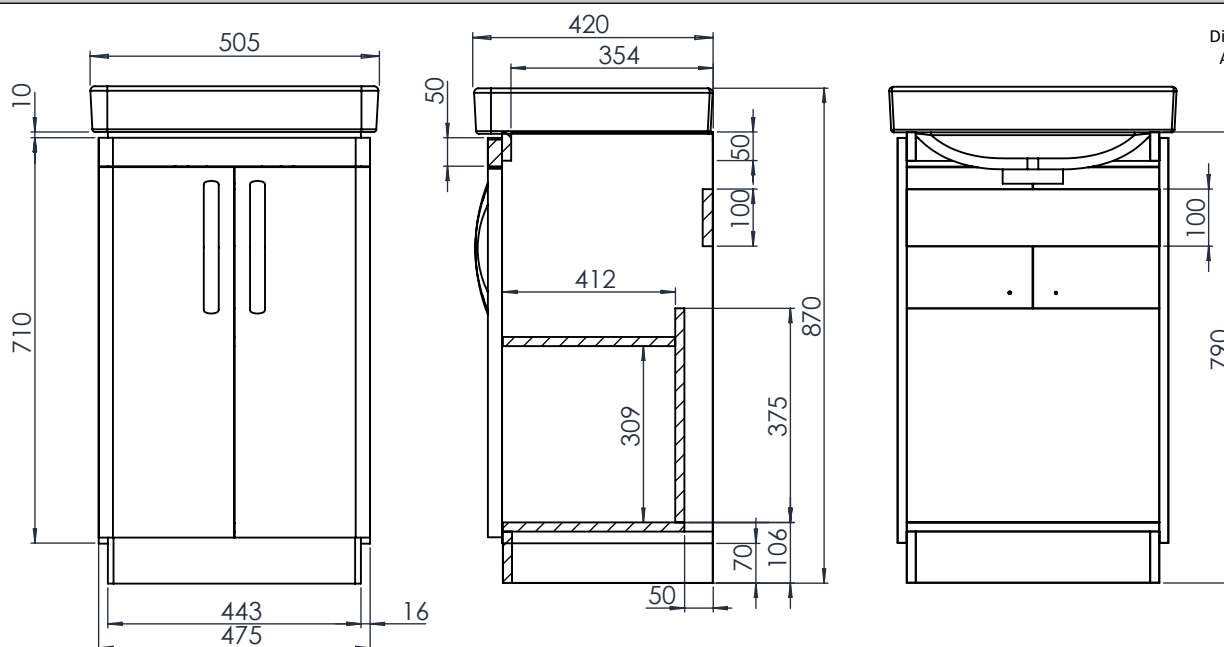

# Technical Data Sheet

Compass  
500mm Floor Mounted Unit

**TAVISTOCK**  
inspiring bathrooms

No.	Description	Code	Fixings Included
1	Compass 500mm Floor Mounted Unit	CM500FG/CM500FC/CM500FW/	NO
2	Ceramic Basin	CM500C	NO

### Dimensions

Diagrams not to scale  
All dimensions in mm  
tolerance of +5mm

### Dimensions

## Dimensions

Diagrams not to scale  
All dimensions in mm  
tolerance of +5mm