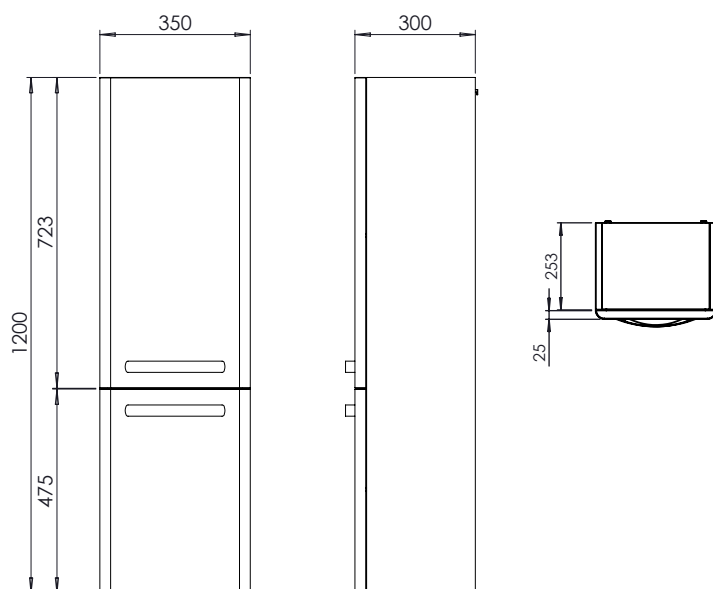

# Technical Data Sheet

Compass  
Storage column Unit

**TAVISTOCK**  
inspiring bathrooms

No.	Description	Code	Fixings Included
1	Compass Wall Column	CM350CG, CM350CW, CM350CC	YES

## Dimensions

Diagrams not to scale  
All dimensions in mm  
tolerance of +5mm