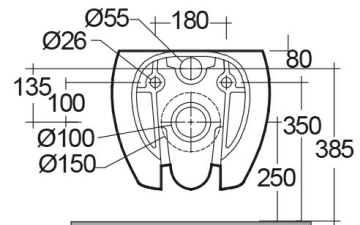

### Technical specifications

Dimensions: 560 x 400 mm

Weight: 26 Kg

Color: Alpine White

Trap type: P Trap

Trapway type: Concealed

Seat cover options: ABS & Urea

Bowl shape: Oval