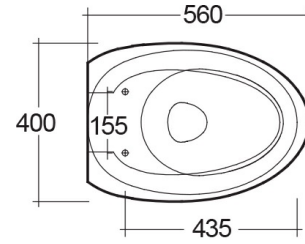

### Technical specifications

Dimensions: 560 x 400 mm

Weight: 26 Kg

Color: Alpine White

Trap type: P Trap

Trapway type: Concealed

Seat cover options: ABS & Urea

Bowl shape: Oval