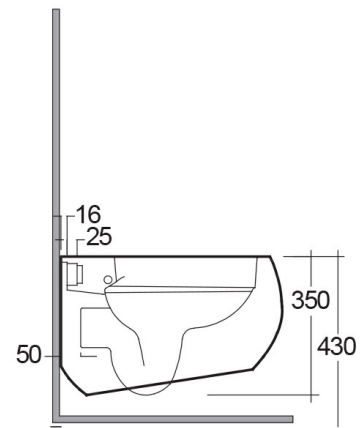

### Technical specifications

Dimensions: 560 x 400 mm

Weight: 26 Kg

Color: Alpine White

Trap type: P Trap

Trapway type: Concealed

Seat cover options: ABS & Urea

Bowl shape: Oval

Soft close: yes

Quick remove seat cover: yes

Suites: [RAK-CLOUD](#)

**Code**                      **Name**

CLOWC1446AWHA RAK-CLOUD WALL HUNG WATER  
CLOSET ALPINE WHITE 56CM

Dimensions: All dimensions in mm tolerance  $\pm 5\%$  for below 200mm and  $\pm 3\%$  for above 200mm.