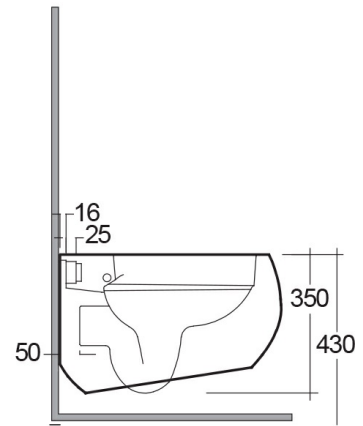

RAK-CLOUD MATT WHITE W/HIDDEN FIXATIONS

RAK
CERAMICS

Wall Hung | Water Closet

Technical specifications

Dimensions: 560 x 400 mm

Weight: 26 Kg

Color: Matt White

Trap type: P Trap

Trapway type: Concealed

Seat cover options: ABS & Urea

Bowl shape: Oval

Soft close: yes

Quick remove seat cover: yes

Suites: [RAK-CLOUD](#)

Code	Name
------	------

CLOWC1446500A	RAK-CLOUD WALL HUNG WATER CLOSET MATT WHITE 56CM
---------------	---

Dimensions: All dimensions in mm tolerance $\pm 5\%$ for below 200mm and $\pm 3\%$ for above 200mm.

Note: Due to a continuing development programme to improve design and performance, the manufacturer reserves all rights to vary specifications without prior information.