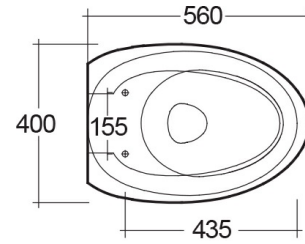

RAK-CLOUD MATT WHITE W/HIDDEN FIXATIONS

RAK
CERAMICS

Wall Hung | Water Closet

Technical specifications

Dimensions: 560 x 400 mm

Weight: 26 Kg

Color: Matt White

Trap type: P Trap

Trapway type: Concealed

Seat cover options: ABS & Urea

Bowl shape: Oval

Soft close: yes

Quick remove seat cover: yes

Suites: [RAK-CLOUD](#)

Code	Name
------	------

CLOWC1446500A	RAK-CLOUD WALL HUNG WATER CLOSET MATT WHITE 56CM
---------------	---

Dimensions: All dimensions in mm tolerance $\pm 5\%$ for below 200mm and $\pm 3\%$ for above 200mm.

Note: Due to a continuing development programme to improve design and performance, the manufacturer reserves all rights to vary specifications without prior information.