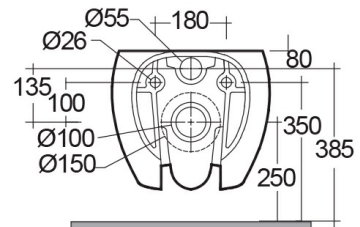

RAK-CLOUD MATT WHITE W/HIDDEN FIXATIONS

RAK
CERAMICS

Wall Hung | Water Closet

Technical specifications

Dimensions: 560 x 400 mm

Weight: 26 Kg

Color: Matt White

Trap type: P Trap

Trapway type: Concealed

Seat cover options: ABS & Urea

Bowl shape: Oval

Soft close: yes

Quick remove seat cover: yes

Suites: [RAK-CLOUD](#)

Code	Name
------	------

CLOWC1446500A	RAK-CLOUD WALL HUNG WATER CLOSET MATT WHITE 56CM
---------------	---

Dimensions: All dimensions in mm tolerance $\pm 5\%$ for below 200mm and $\pm 3\%$ for above 200mm.

Note: Due to a continuing development programme to improve design and performance, the manufacturer reserves all rights to vary specifications without prior information.