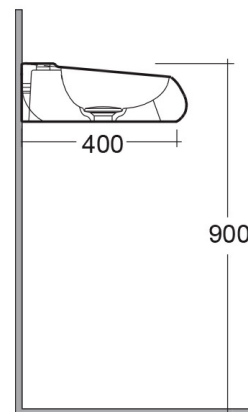

RAK-CLOUD MATT WHITE - CLOWB5501500A

Wash basin | Wall Hung

RAK
CERAMICS

Technical specifications

Dimensions:	550 x 425 mm
Weight:	12 Kg
Color:	MATT WHITE - 500
Shape of basin:	Oval
Suites:	RAK-CLOUD

Code	Name
CLOWB5501500A	RAK-CLOUD WASHBASIN MATT WHITE 55CM

Dimensions: All dimensions in mm tolerance $\pm 5\%$ for below 200mm and $\pm 3\%$ for above 200mm.

Note: Due to a continuing development programme to improve design and performance, the manufacturer reserves all rights to vary specifications without prior information.