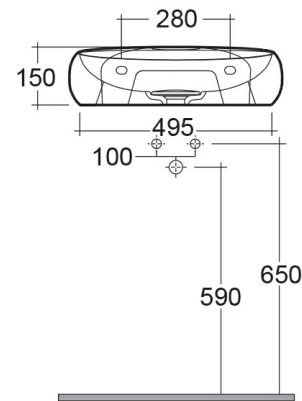

RAK-CLOUD MATT WHITE - CLOWB5501500A

Wash basin | Wall Hung

RAK
CERAMICS

Technical specifications

Dimensions:	550 x 425 mm
Weight:	12 Kg
Color:	MATT WHITE - 500
Shape of basin:	Oval
Suites:	RAK-CLOUD

Code	Name
CLOWB5501500A	RAK-CLOUD WASHBASIN MATT WHITE 55CM

Dimensions: All dimensions in mm tolerance $\pm 5\%$ for below 200mm and $\pm 3\%$ for above 200mm.

Note: Due to a continuing development programme to improve design and performance, the manufacturer reserves all rights to vary specifications without prior information.