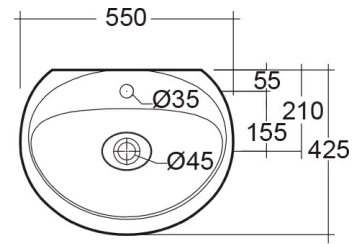

RAK-CLOUD MATT WHITE - CLOWB5501500A

Wash basin | Wall Hung

RAK
CERAMICS

Technical specifications

Dimensions:	550 x 425 mm
Weight:	12 Kg
Color:	MATT WHITE - 500
Shape of basin:	Oval
Suites:	RAK-CLOUD

Code	Name
CLOWB5501500A	RAK-CLOUD WASHBASIN MATT WHITE 55CM

Dimensions: All dimensions in mm tolerance $\pm 5\%$ for below 200mm and $\pm 3\%$ for above 200mm.

Note: Due to a continuing development programme to improve design and performance, the manufacturer reserves all rights to vary specifications without prior information.