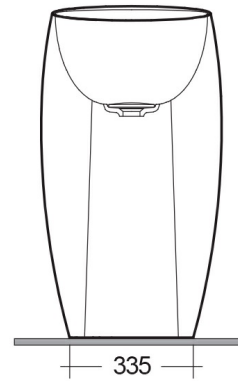

RAK-CLOUD - CLOFS5001AWHA

Wash basin | Free Standing

RAK
CERAMICS

Technical specifications

Dimensions: 495 x 495 mm

Weight: 49 Kg

Color: Alpine White

Shape of basin: Oval

Suites: [RAK-CLOUD](#)

Code	Name
CLOFS5001AWHA	RAK-CLOUD WASHBASIN ALPINE WHITE 50CM

Dimensions: All dimensions in mm tolerance $\pm 5\%$ for below 200mm and $\pm 3\%$ for above 200mm.

Note: Due to a continuing development programme to improve design and performance, the manufacturer reserves all rights to vary specifications without prior information.