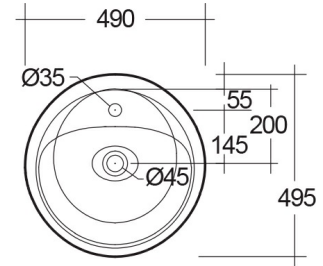

RAK-CLOUD - CLOFS5001AWHA

Wash basin | Free Standing

RAK
CERAMICS

Technical specifications

Dimensions: 495 x 495 mm

Weight: 49 Kg

Color: Alpine White

Shape of basin: Oval

Suites: [RAK-CLOUD](#)

Code	Name
CLOFS5001AWHA	RAK-CLOUD WASHBASIN ALPINE WHITE 50CM

Dimensions: All dimensions in mm tolerance $\pm 5\%$ for below 200mm and $\pm 3\%$ for above 200mm.

Note: Due to a continuing development programme to improve design and performance, the manufacturer reserves all rights to vary specifications without prior information.