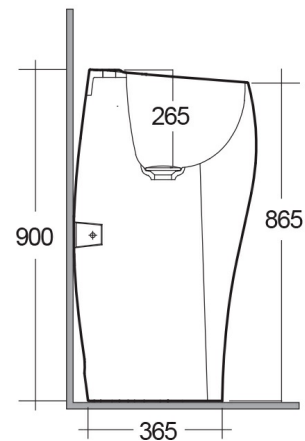

RAK-CLOUD - CLOFS5001AWHA

Wash basin | Free Standing

RAK
CERAMICS

Technical specifications

Dimensions: 495 x 495 mm

Weight: 49 Kg

Color: Alpine White

Shape of basin: Oval

Suites: [RAK-CLOUD](#)

Code	Name
CLOFS5001AWHA	RAK-CLOUD WASHBASIN ALPINE WHITE 50CM

Dimensions: All dimensions in mm tolerance $\pm 5\%$ for below 200mm and $\pm 3\%$ for above 200mm.

Note: Due to a continuing development programme to improve design and performance, the manufacturer reserves all rights to vary specifications without prior information.