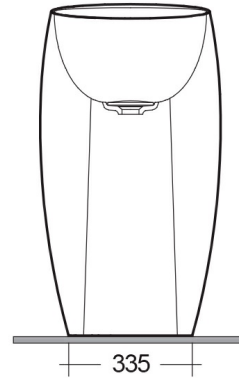

RAK-CLOUD MATT WHITE - CLOFS5001500A

Wash basin | Free Standing

RAK
CERAMICS

Technical specifications

Dimensions: 495 x 495 mm

Weight: 49 Kg

Color: Matt White

Shape of basin: Oval

Suites: [RAK-CLOUD](#)

Code	Name
CLOFS5001500A	RAK-CLOUD WASHBASIN MATT WHITE 50CM

Dimensions: All dimensions in mm tolerance $\pm 5\%$ for below 200mm and $\pm 3\%$ for above 200mm.

Note: Due to a continuing development programme to improve design and performance, the manufacturer reserves all rights to vary specifications without prior information.