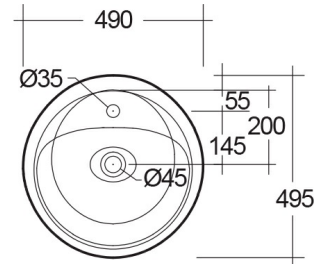

RAK-CLOUD MATT WHITE - CLOFS5001500A

Wash basin | Free Standing

RAK
CERAMICS

Technical specifications

Dimensions: 495 x 495 mm

Weight: 49 Kg

Color: Matt White

Shape of basin: Oval

Suites: [RAK-CLOUD](#)

Code	Name
CLOFS5001500A	RAK-CLOUD WASHBASIN MATT WHITE 50CM

Dimensions: All dimensions in mm tolerance $\pm 5\%$ for below 200mm and $\pm 3\%$ for above 200mm.

Note: Due to a continuing development programme to improve design and performance, the manufacturer reserves all rights to vary specifications without prior information.