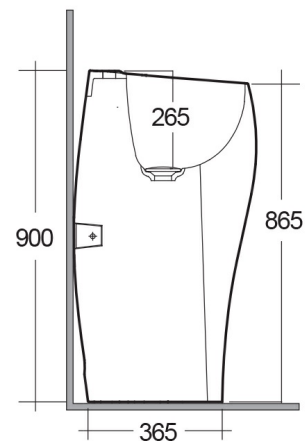

RAK-CLOUD MATT WHITE - CLOFS5001500A

Wash basin | Free Standing

RAK
CERAMICS

Technical specifications

Dimensions: 495 x 495 mm

Weight: 49 Kg

Color: Matt White

Shape of basin: Oval

Suites: [RAK-CLOUD](#)

Code	Name
CLOFS5001500A	RAK-CLOUD WASHBASIN MATT WHITE 50CM

Dimensions: All dimensions in mm tolerance $\pm 5\%$ for below 200mm and $\pm 3\%$ for above 200mm.

Note: Due to a continuing development programme to improve design and performance, the manufacturer reserves all rights to vary specifications without prior information.