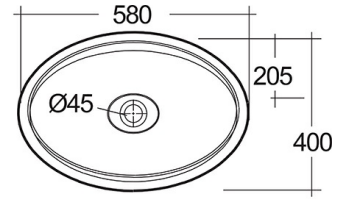

RAK-CLOUD - CLOCT6000AWHA

Wash basin | Counter Top

RAK
CERAMICS

Technical specifications

Dimensions: 580 x 400 mm

Weight: 11 Kg

Color: Alpine White

Shape of basin: Oval

Suites: [RAK-CLOUD](#)

| Code | Name |
|---------------|---------------------------------------|
| CLOCT6000AWHA | RAK-CLOUD WASHBASIN ALPINE WHITE 58CM |

Dimensions: All dimensions in mm tolerance $\pm 5\%$ for below 200mm and $\pm 3\%$ for above 200mm.