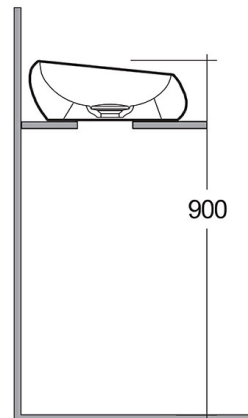

RAK-CLOUD - CLOCT6000AWHA

Wash basin | Counter Top

RAK
CERAMICS

Technical specifications

Dimensions: 580 x 400 mm

Weight: 11 Kg

Color: Alpine White

Shape of basin: Oval

Suites: [RAK-CLOUD](#)

| Code | Name |
|---------------|---------------------------------------|
| CLOCT6000AWHA | RAK-CLOUD WASHBASIN ALPINE WHITE 58CM |

Dimensions: All dimensions in mm tolerance $\pm 5\%$ for below 200mm and $\pm 3\%$ for above 200mm.