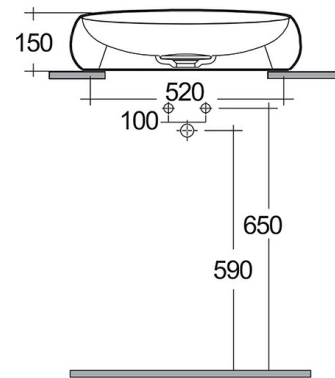

RAK-CLOUD - CLOCT6000AWHA

Wash basin | Counter Top

RAK
CERAMICS

Technical specifications

Dimensions: 580 x 400 mm

Weight: 11 Kg

Color: Alpine White

Shape of basin: Oval

Suites: [RAK-CLOUD](#)

| Code | Name |
|---------------|---------------------------------------|
| CLOCT6000AWHA | RAK-CLOUD WASHBASIN ALPINE WHITE 58CM |

Dimensions: All dimensions in mm tolerance $\pm 5\%$ for below 200mm and $\pm 3\%$ for above 200mm.