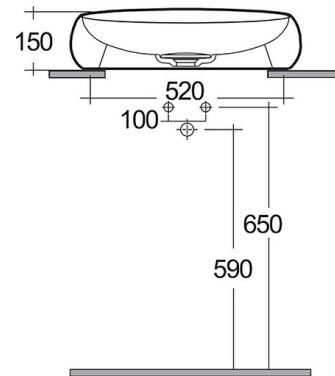

RAK-CLOUD MATT WHITE - CLOCT6000500A

Wash basin | Counter Top

RAK
CERAMICS

Technical specifications

Dimensions: 580 x 400 mm

Weight: 11 Kg

Color: Matt White

Shape of basin: Oval

Suites: [RAK-CLOUD](#)

Code	Name
CLOCT6000500A	RAK-CLOUD WASHBASIN MATT WHITE 58CM

Dimensions: All dimensions in mm tolerance $\pm 5\%$ for below 200mm and $\pm 3\%$ for above 200mm.

Note: Due to a continuing development programme to improve design and performance, the manufacturer reserves all rights to vary specifications without prior information.