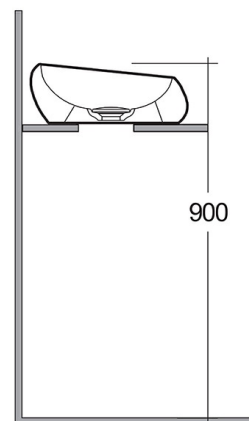

RAK-CLOUD MATT WHITE - CLOCT6000500A

Wash basin | Counter Top

RAK
CERAMICS

Technical specifications

Dimensions: 580 x 400 mm

Weight: 11 Kg

Color: Matt White

Shape of basin: Oval

Suites: [RAK-CLOUD](#)

Code	Name
CLOCT6000500A	RAK-CLOUD WASHBASIN MATT WHITE 58CM

Dimensions: All dimensions in mm tolerance $\pm 5\%$ for below 200mm and $\pm 3\%$ for above 200mm.

Note: Due to a continuing development programme to improve design and performance, the manufacturer reserves all rights to vary specifications without prior information.