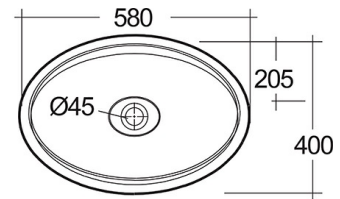

RAK-CLOUD MATT WHITE - CLOCT6000500A

Wash basin | Counter Top

RAK
CERAMICS

Technical specifications

Dimensions: 580 x 400 mm

Weight: 11 Kg

Color: Matt White

Shape of basin: Oval

Suites: [RAK-CLOUD](#)

Code	Name
CLOCT6000500A	RAK-CLOUD WASHBASIN MATT WHITE 58CM

Dimensions: All dimensions in mm tolerance $\pm 5\%$ for below 200mm and $\pm 3\%$ for above 200mm.

Note: Due to a continuing development programme to improve design and performance, the manufacturer reserves all rights to vary specifications without prior information.