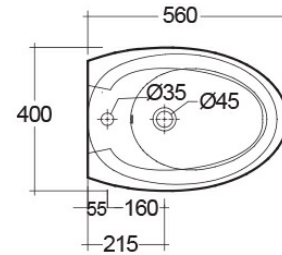

RAK-CLOUD W/HIDDEN FIXATIONS

Bidets | Wall Hung

RAK
CERAMICS

Technical specifications

Dimensions: 560 x 400 mm

Weight: 23 Kg

Color: Alpine White

Parts: CLOBD2101AWHA - RAK-CLOUD WALL HUNG
BIDET ALPINE WHITE 56CM

Suites: [RAK-CLOUD](#)

| Code | Name |
|---------------|--|
| CLOBD2101AWHA | RAK-CLOUD WALL HUNG BIDET ALPINE WHITE 56CM |

Dimensions: All dimensions in mm tolerance $\pm 5\%$ for below 200mm and $\pm 3\%$ for above 200mm.
Note: Due to a continuing development programme to improve design and performance, the manufacturer reserves all rights to vary specifications without prior information.
Please note accessories are for photographic use only.