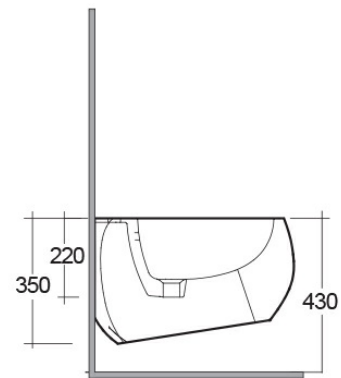

RAK-CLOUD W/HIDDEN FIXATIONS

Bidets | Wall Hung

RAK
CERAMICS

Technical specifications

Dimensions: 560 x 400 mm

Weight: 23 Kg

Color: Alpine White

Parts: CLOBD2101AWHA - RAK-CLOUD WALL HUNG
BIDET ALPINE WHITE 56CM

Suites: [RAK-CLOUD](#)

| Code | Name |
|---------------|--|
| CLOBD2101AWHA | RAK-CLOUD WALL HUNG BIDET ALPINE WHITE 56CM |

Dimensions: All dimensions in mm tolerance $\pm 5\%$ for below 200mm and $\pm 3\%$ for above 200mm.
Note: Due to a continuing development programme to improve design and performance, the manufacturer reserves all rights to vary specifications without prior information.
Please note accessories are for photographic use only.