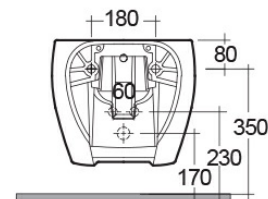

RAK-CLOUD W/HIDDEN FIXATIONS

Bidets | Wall Hung

RAK
CERAMICS

Technical specifications

Dimensions: 560 x 400 mm

Weight: 23 Kg

Color: Alpine White

Parts: CLOBD2101AWHA - RAK-CLOUD WALL HUNG
BIDET ALPINE WHITE 56CM

Suites: [RAK-CLOUD](#)

| Code | Name |
|---------------|--|
| CLOBD2101AWHA | RAK-CLOUD WALL HUNG BIDET ALPINE WHITE 56CM |

Dimensions: All dimensions in mm tolerance $\pm 5\%$ for below 200mm and $\pm 3\%$ for above 200mm.
Note: Due to a continuing development programme to improve design and performance, the manufacturer reserves all rights to vary specifications without prior information.
Please note accessories are for photographic use only.